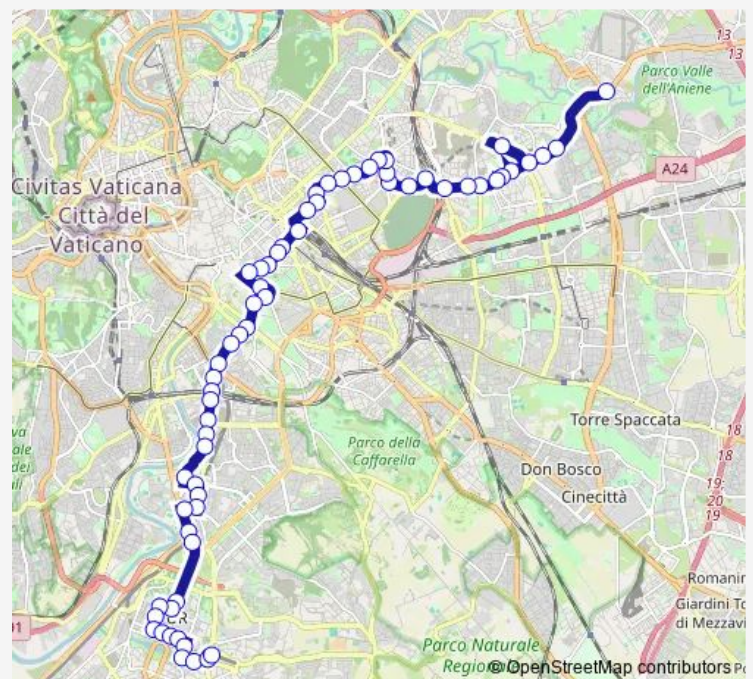

Direction

Rebibbia (Mb) — Laurentina (Mb)

62 stops

[Open route schedule](#)

Rebibbia (Mb)

S. Maria DEL Soccorso (Mb)

Tiburtina/Carri Armati

Tiburtina/Monti Tiburtini

Monti Tiburtini (Mb)

Tiburtina/Cesana

Tiburtina/Diego Angeli

Tiburtina/Bargellini

Tiburtina/Galla Placidia

Tiburtina/Ottoboni

Tiburtina/Portonaccio

Staz.Ne Tiburtina (Mb)

Crociate

Lega Lombarda/Provincie

Provincie/Padova

Bologna (Mb)

Ravenna/Piazza

Catanzaro

Bari/Salerno

Morgagni/Regina Margherita

Polclinico (H)

Route schedule

Rebibbia (Mb) — Laurentina (Mb)

Monday	—
Tuesday	—
Wednesday	—
Thursday	—
Friday	25:45-02:39⁺¹
Saturday	01:45-02:39⁺¹
Sunday	01:45-04:55

Route info

Direction: Rebibbia (Mb)

Stops: 62

Trip Duration: 1 hour 8 min