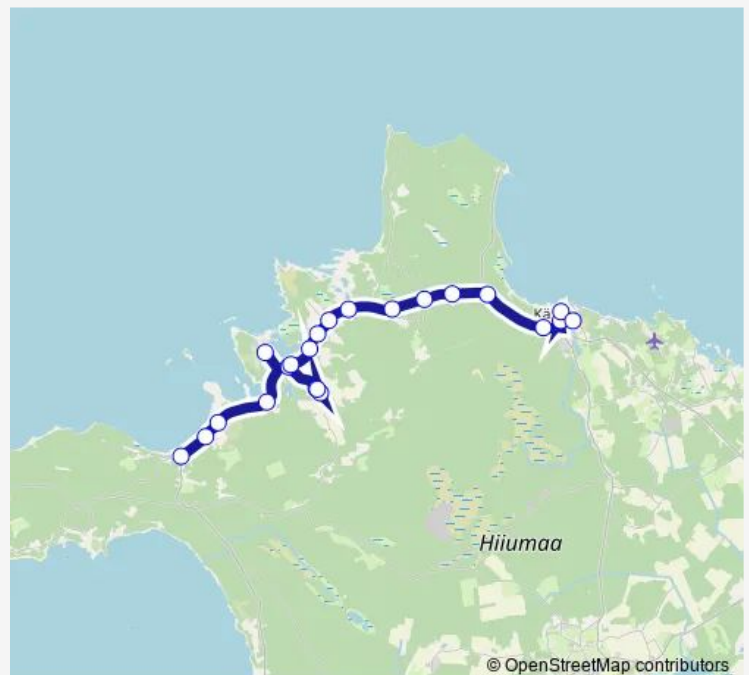

Aia

Kärkla keskväljak

Kärkla bussijaam

Route schedule

Luidja — Spordikeskus

Monday	15:10
Tuesday	15:10
Wednesday	15:10
Thursday	15:10
Friday	15:10
Saturday	15:55
Sunday	—

Route info

Direction: Luidja

Stops: 22

Trip Duration: 0 hour 36 min

6562 — Luidja - Viskoosa - Lauka - Kärkla (- Spordikeskus)

BusMaps

6562 Bus time schedules and route maps are available in an offline PDF at busmaps.com. Use the busmaps.com website to see live bus times, train schedule or subway schedule, and step-by-step directions for all public transit in Kaerdla