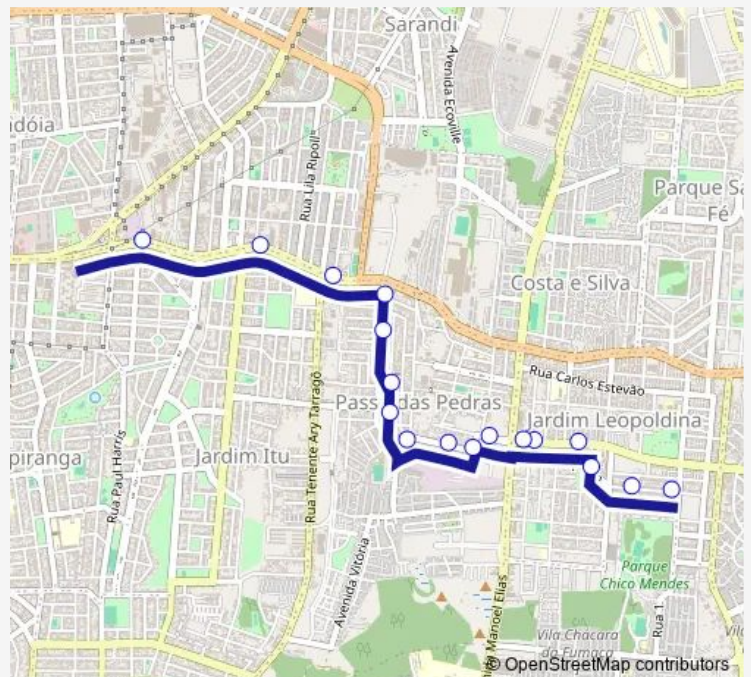

Saturday —

Sunday —

Route info

Direction: Ledo Guimaraes Mariante 345

Stops: 17

Trip Duration: 0 hour 20 min

6562 Bus time schedules and route maps are available in an offline PDF at busmaps.com. Use the busmaps.com website to see live bus times, train schedule or subway schedule, and step-by-step directions for all public transit in Alvorada