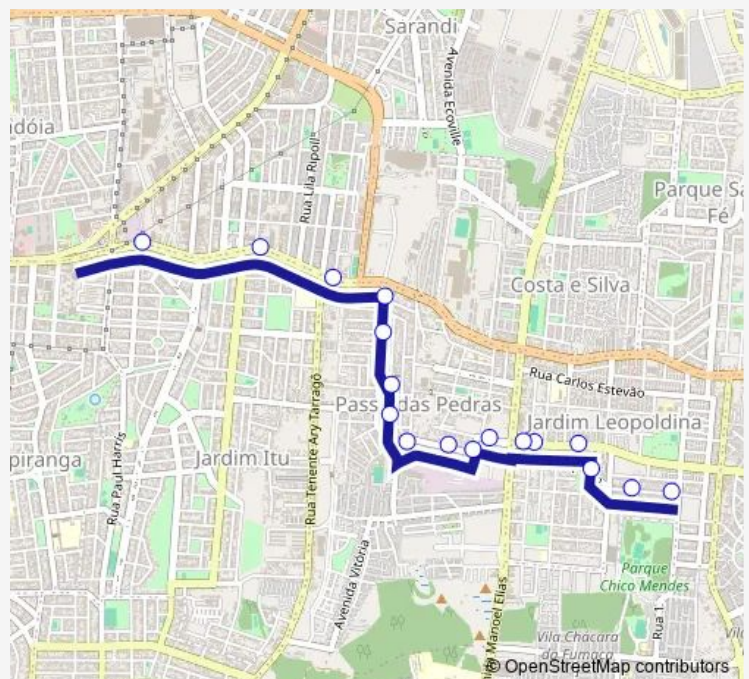

Gomes DE Carvalho 302

Gomes DE Carvalho 48

Baltazar DE Oliveira Garcia S/N

Baltazar DE Oliveira Garcia S/N

Baltazar DE Oliveira Garcia S/N

Route schedule

LEDO GUIMARAES MARIANTE 345 — Baltazar DE Oliveira Garcia S/N

Monday	06:40-06:50
Tuesday	06:40-06:50
Wednesday	06:40-06:50
Thursday	06:40-06:50
Friday	06:40-06:50
Saturday	—
Sunday	—

Route info

Direction: LEDO GUIMARAES MARIANTE 345

Stops: 17

Trip Duration: 0 hour 20 min