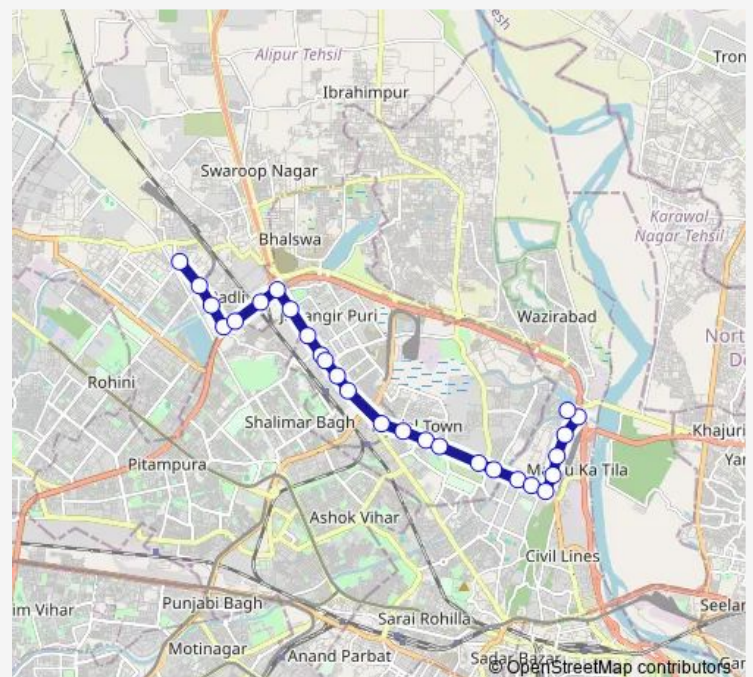

Vishwa Vidyalaya Metro Station

### Route schedule

Rohini Sec 18 Pocket A — Nehru Vihar Terminal

Monday 05:00-20:20

Tuesday 05:00-20:20

Wednesday 05:00-20:20

Thursday 05:00-20:20

Friday 05:00-20:20

Saturday 05:00-20:20

### Route info

Direction: Rohini Sec 18 Pocket A

Stops: 27

Trip Duration: 0 hour 53 min

145down

BusMaps

Mall Road

Banarsi Daas Estate Timarpur