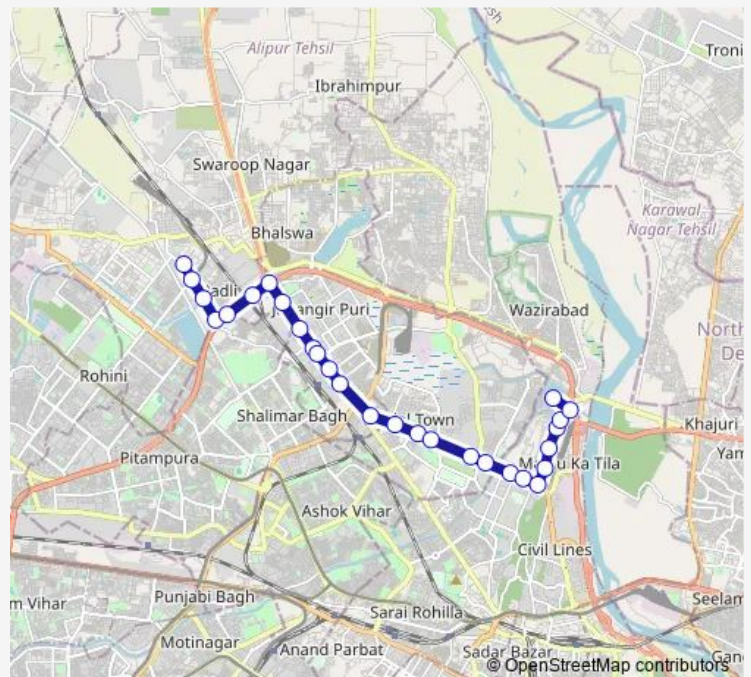

Bus 145down

[Go to website](#)

Direction

Rohini Sec 18 — Nehru Vihar

28 stops

[Open route schedule](#)

Rohini Sec 18

Rohini Sec 18 Block

GTB Nagar

INS Hostel

Vishwa Vidyalaya Metro Station

Route schedule

Rohini Sec 18 — Nehru Vihar

Monday 05:20-20:40

Tuesday 05:20-20:40

Wednesday 05:20-20:40

Thursday 05:20-20:40

Friday 05:20-20:40

Saturday 05:20-20:40

Sunday 05:20-20:40

Route info

Direction: Rohini Sec 18

Stops: 28

Trip Duration: 0 hour 52 min