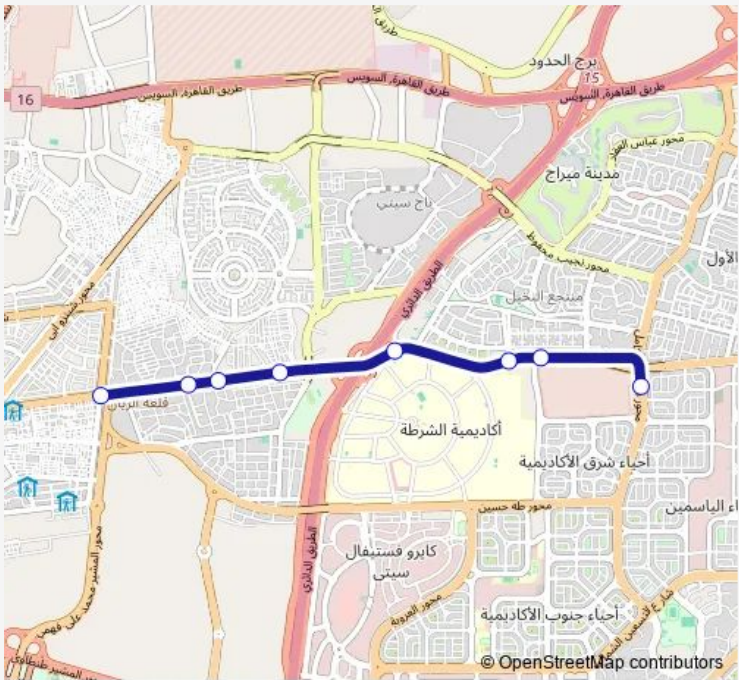

Bus Ic113 Hay Asher-Police Academy (East)

[Go to website](#)

Direction
 10th District (Al Hay Al Asher) - Nasr City — Police Academy - East
 8 stops
[Open route schedule](#)

- 10th District (Al Hay Al Asher) - Nasr City
- Al Kahrabaa
- Sun Mall
- Zahraa Nasr City
- Police Academy - North
- Wadi Degla Sporting Club - New Cairo
- Emerald - New Cairo
- Police Academy - East

Route schedule
 10th District (Al Hay Al Asher) - Nasr City — Police Academy - East

Monday	06:30-15:00
Tuesday	06:30-15:00
Wednesday	06:30-15:00
Thursday	06:30-15:00
Friday	06:30-15:00
Saturday	06:30-15:00
Sunday	06:30-15:00

Route info
 Direction: 10th District (Al Hay Al Asher) - Nasr City
 Stops: 8
 Trip Duration: 0 hour 12 min

Ic113 Bus time schedules and route maps are available in an offline PDF at busmaps.com. Use the busmaps.com website to see live bus times, train schedule or subway schedule, and step-by-step directions for all public transit in Cairo