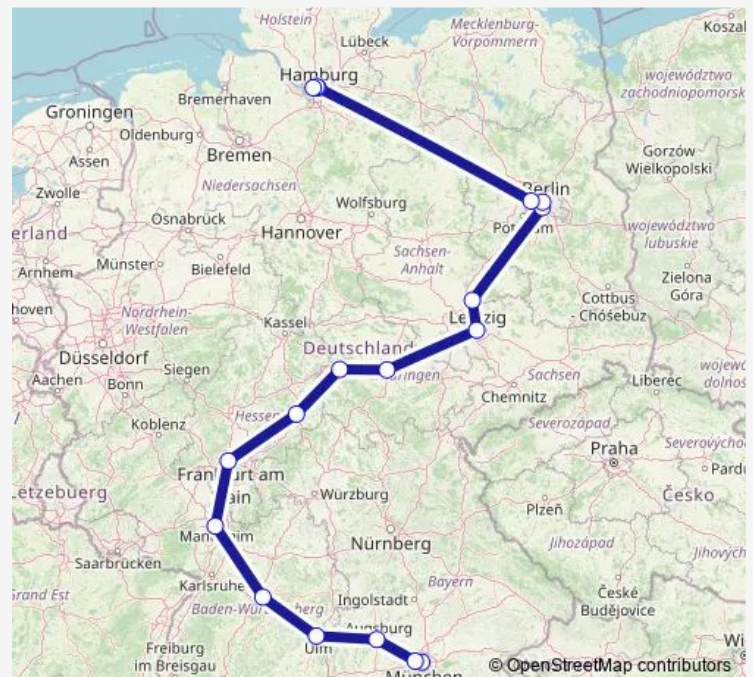

Augsburg Hbf

Ulm Hbf

Stuttgart Hbf

Mannheim Hbf

Frankfurt(Main)Hbf

Fulda

Eisenach

Erfurt Hbf

Leipzig Hbf

Bitterfeld

Berlin Südkreuz

Berlin Hbf (tief)

Berlin-Spandau

Hamburg Hbf

Hamburg Dammtor

Hamburg-Altona

Route schedule

München Hbf — Hamburg-Altona

Monday 08:28

Tuesday 08:28

Wednesday 08:28

Thursday 08:28

Friday 08:28

Saturday 08:28

Sunday 08:28

Route info

Direction: München Hbf

Stops: 18

Trip Duration: 10 hour 10 min

ICE 690

ICE 690 Rail time schedules and route maps are available in an offline PDF at busmaps.com. Use the busmaps.com website to see live bus times, train schedule or subway schedule, and step-by-step directions for all public transit in Hamburg