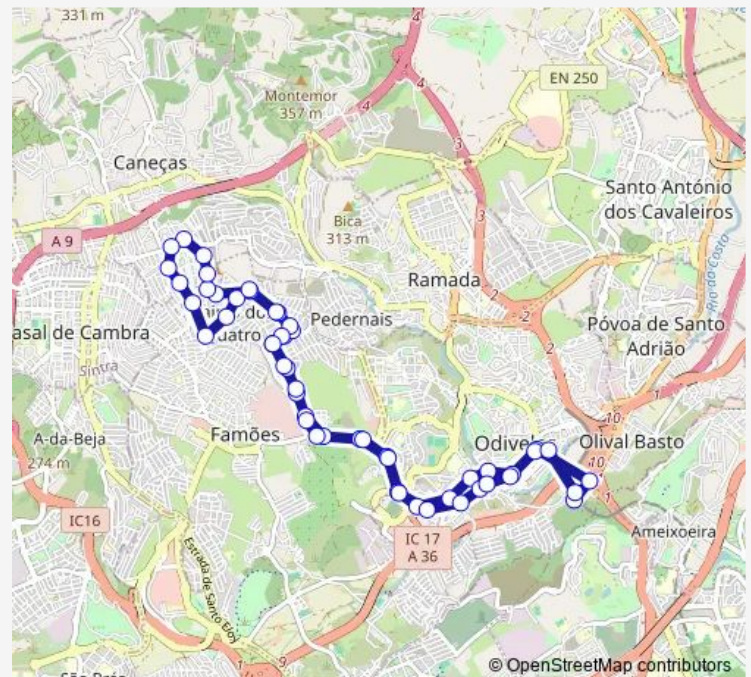

### Route schedule

Sr Roubado (Metro) — Sr Roubado (Metro)

Monday 05:51-19:30

Tuesday 05:51-19:30

Wednesday 05:51-19:30

Thursday 05:51-19:30

Friday 05:51-19:30

Saturday —

### Route info

Direction: Sr Roubado (Metro)

Stops: 52

Trip Duration: 0 hour 45 min

■ 216 - Sr Roubado (Metro) - circulação

BusMaps

Casal Novo (R Liberdade Lte 540)

Casal Novo (R Liberdade) (X) R José Viana