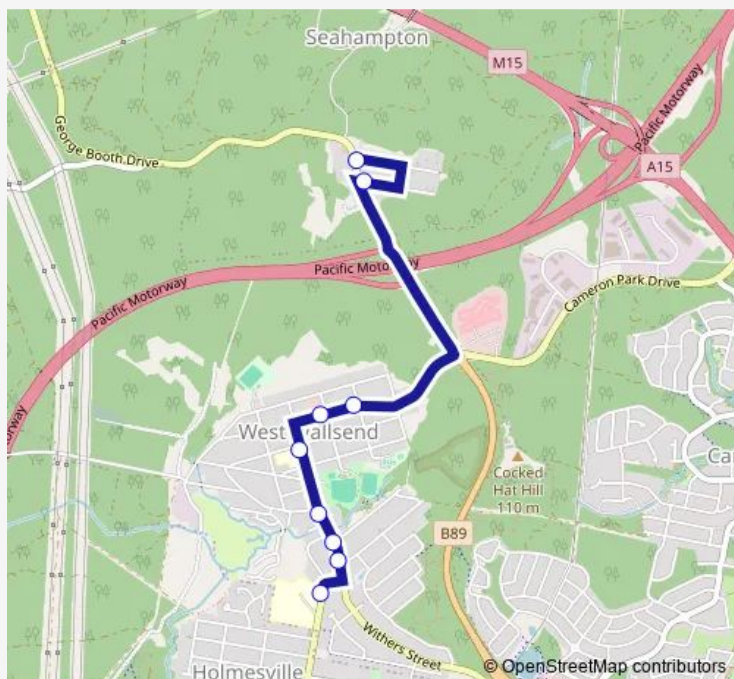

School Bus 6185 West Wallsend HS to Seahampton

[Go to website](#)

**Direction**

West Wallsend High School, Appletree Rd — Fifth St At George Booth Dr

9 stops

[Open route schedule](#)

West Wallsend High School, Appletree Rd

Fegan St Opp Withers St

Withers St Opp Edden St

Withers St At Powell St

West Wallsend Public School, Withers St

Carrington St At Hyndes St

Carrington St At Brooks St

Fourth St After George Booth Dr

Fifth St At George Booth Dr

Route schedule

West Wallsend High School, Appletree Rd — Fifth St At George Booth Dr

Monday	14:45
Tuesday	—
Wednesday	—
Thursday	—
Friday	—
Saturday	—
Sunday	—

Route info

Direction: West Wallsend High School, Appletree Rd

Stops: 9

Trip Duration: 0 hour 10 min

6185 — West Wallsend HS to Seahampton

6185 School Bus time schedules and route maps are available in an offline PDF at [busmaps.com](https://busmaps.com). Use the [busmaps.com](https://busmaps.com) website to see live bus times, train schedule or subway schedule, and step-by-step directions for all public transit in Holmesville