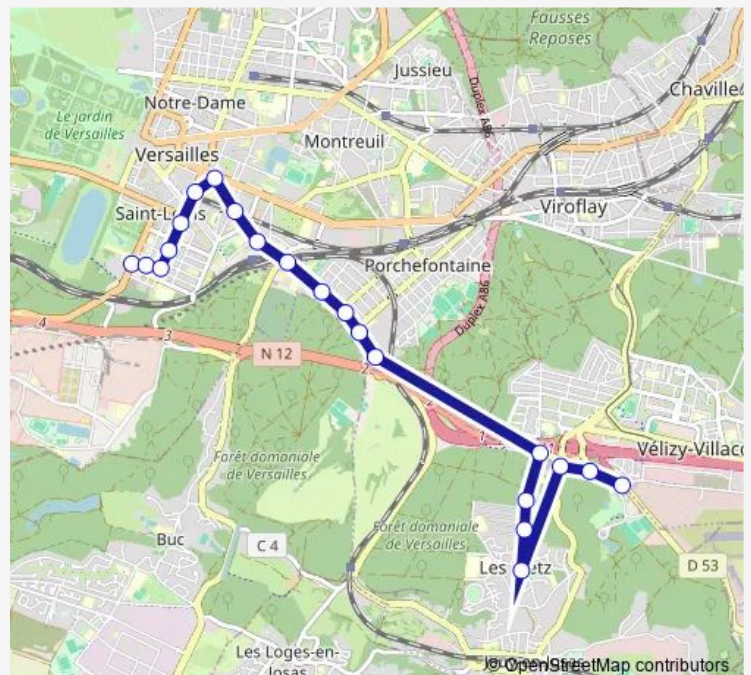

Pointe Ouest

Route schedule

Lycée Jules Ferry — Pointe Ouest

Monday 16:14-17:20

Tuesday 16:14-17:20

Wednesday 16:14-17:20

Thursday 16:14-17:20

Friday —

Saturday —

Sunday —

Route info

Direction: Lycée Jules Ferry

Stops: 21

Trip Duration: 0 hour 33 min

Direction

Pointe Ouest — Lycée Jules Ferry

19 stops

[Open route schedule](#)

Pointe Ouest

Échangeur

Les Metz - La Mare

Les Metz - Hoche

Les Metz - Clair Bois

Centre d'Affaires Petit Robinson

Tuesday 07:09-07:48

Wednesday 07:09-07:48

Thursday 07:09-07:48

Friday —

Saturday —

Sunday —

Route info

Direction: Pointe Ouest