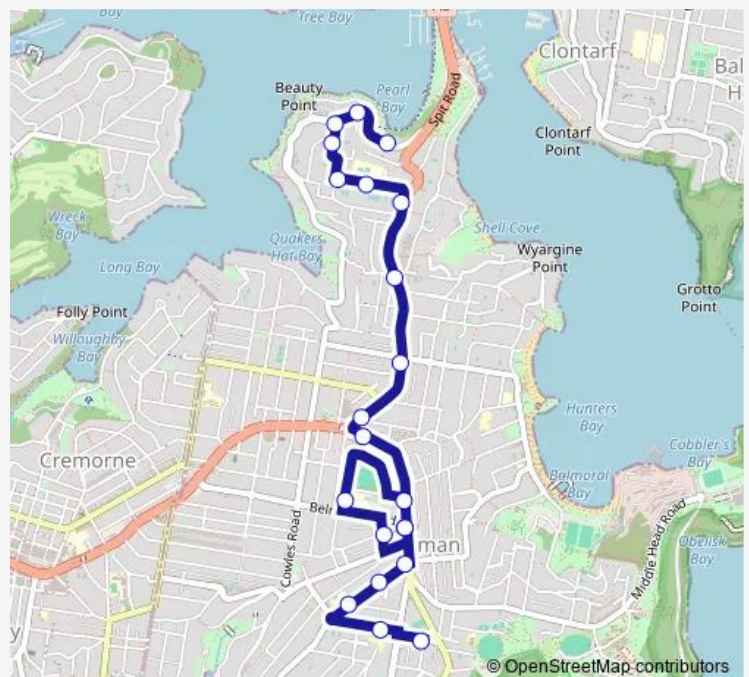

Mosman High School, Military Rd

Military Rd At Gouldsbury St

Spit Junction, Military Rd

Spit Junction B-Line, Spit Rd

Spit Rd At Awaba St

Spit Rd Opp Parriwi Rd

Spit Rd Before Medusa St

Medusa St Opp Beauty Point Public School

Medusa St At Pindari Av

Pindari Av At Euryalus St

Pindari Av At Beauty Point Rd

Beauty Point Rd Opp Marsala St

Pearl Bay Av Opp Moss Lane

Route schedule

Blessed Sacrement Primary School, Milton Av — Pearl Bay Av Opp Moss Lane

Monday	15:15
Tuesday	15:15
Wednesday	15:15
Thursday	15:15
Friday	15:15
Saturday	—
Sunday	—

Route info

Direction: Blessed Sacrement Primary School, Milton Av

Stops: 21

Trip Duration: 0 hour 35 min

607n — Blessed Sacrement PS to Beauty Pt