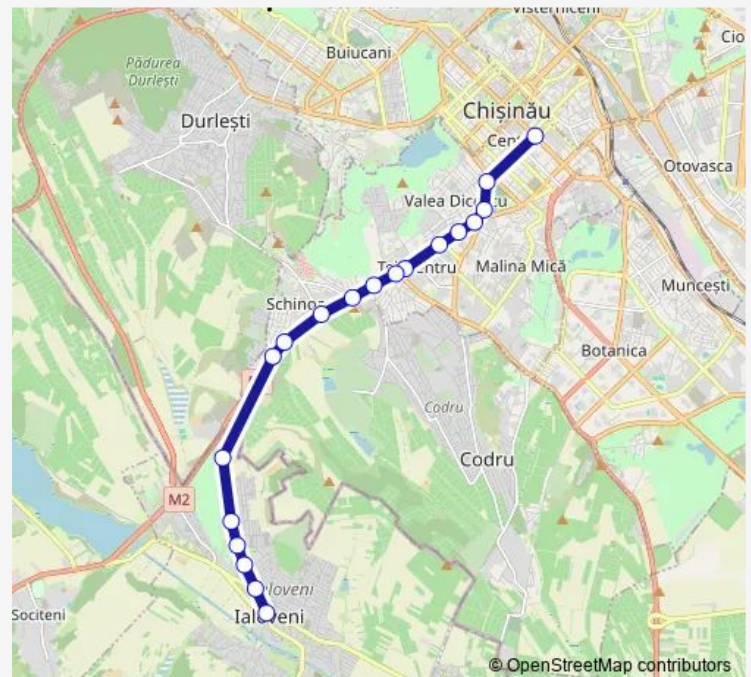

Trolleybus 36 bd. tefan cel Mare i Sfânt - or. Ialoveni

[Go to website](#)**Direction**

str. Armenească — Ialoveni

19 stops

[Open route schedule](#)

str. Armenească

str. Anton Crihan

Piața Pan Halippa

str. Valea Radiului.

Schinoasa

strada Alexandru cel Bun

Ctas Ialoveni

Iachira

Moldpresa

Spitalul Raional Ialoveni

Ialoveni

Route schedule

str. Armenească — Ialoveni

Monday 05:47-22:37

Tuesday 05:47-22:37

Wednesday 05:47-22:37

Thursday 05:47-22:37

Friday 05:47-22:37

Saturday 06:02-22:18

Sunday 06:02-22:18

Route info

Direction: str. Armenească

Stops: 19

Trip Duration: 0 hour 29 min

■ 36 — bd. □tefan cel Mare □i Sfânt - or. Ialoveni

Direction

Ialoveni — str. Ismail (Bd. tefan cel Mare i Sfânt)