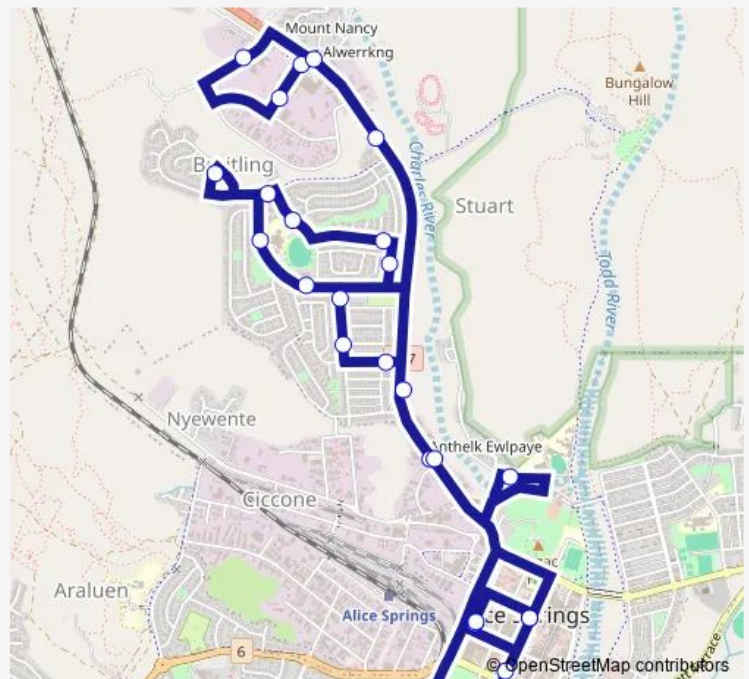

Simounds Street

Head Street

Head Street

Stuart Highway

Power Street

Power Street

Dalgety Road

Basso Road

Stuart Highway

Stuart Highway

Ulpaya Road

Route schedule

Alice Springs Interchange — Alice Springs Terminus

Monday 08:45-13:00

Tuesday 08:45-13:00

Wednesday 08:45-13:00

Thursday 08:45-13:00

Friday 08:45-13:00

Saturday 08:00-14:00

Sunday —

Route info

Direction: Alice Springs Interchange

Stops: 24

Trip Duration: 0 hour 32 min

AS101 — Braiitling and Ciccone

Hartley Street

Post Office

Alice Springs Terminus

AS101 Bus time schedules and route maps are available in an offline PDF at busmaps.com. Use the busmaps.com website to see live bus times, train schedule or subway schedule, and step-by-step directions for all public transit in Alice Springs