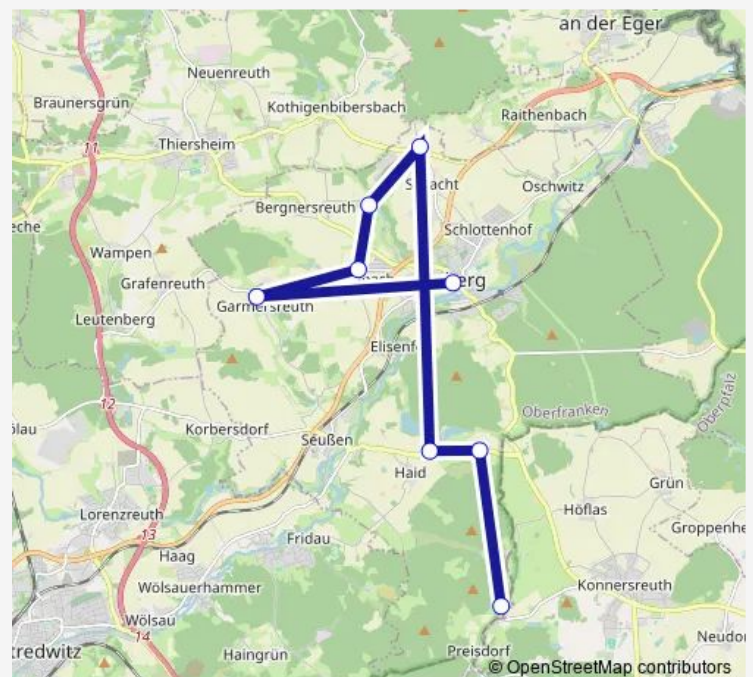

Bus 1755

[Go to website](#)

Direction

Preisdorf — Arzberg, Busbahnhof

8 stops

[Open route schedule](#)

Preisdorf

Elmberg

Klausen

Rosenbühl bei Arzberg

Sandmühle

Röthenbach

Garmersreuth

Arzberg, Busbahnhof

Route schedule

Preisdorf — Arzberg, Busbahnhof

Monday 06:26

Tuesday 06:26

Wednesday —

Thursday 06:26

Friday 06:26

Saturday —

Sunday —

Route info

Direction: Preisdorf

Stops: 8

Trip Duration: 0 hour 29 min

1755

1755 Bus time schedules and route maps are available in an offline PDF at busmaps.com. Use the busmaps.com website to see live bus times, train schedule or subway schedule, and step-by-step directions for all public transit in Arzberg