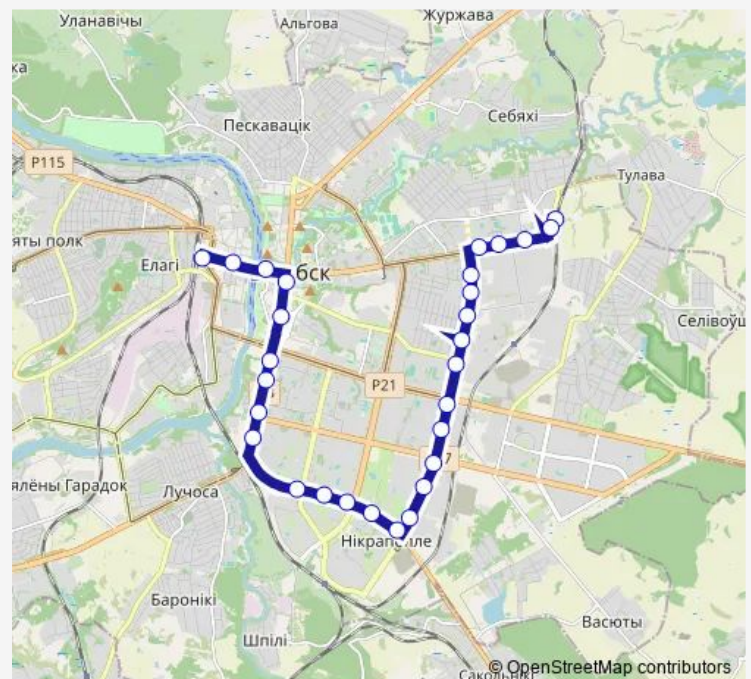

Thursday 06:16-18:08

Friday 06:16-18:08

Saturday —

Sunday —

Route info

Direction: Фрунзе

Stops: 29

Trip Duration: 0 hour 57 min