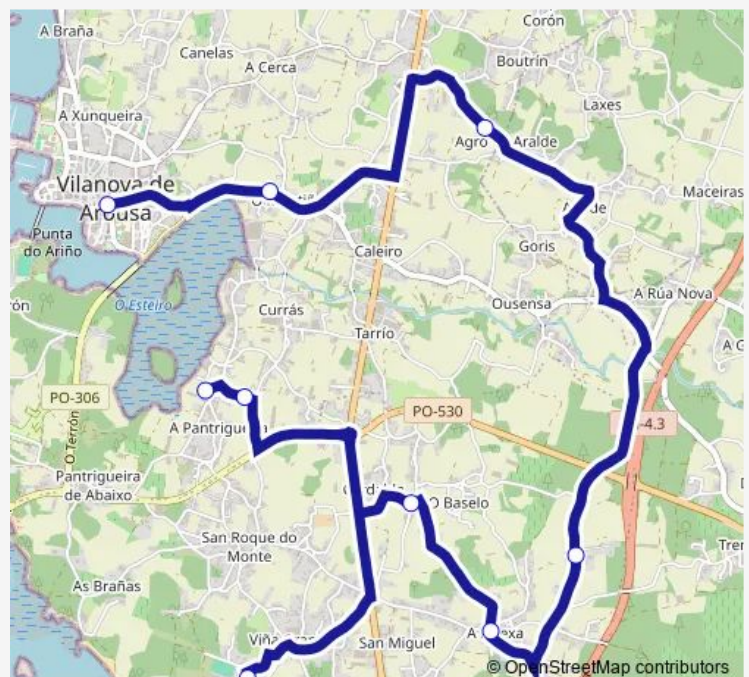

Pantrigueira (Cruce Currá

Cardalda

Igrexa San Miguel

Viveiro

Batan

Terranova

Pavillón Vilanova

Route schedule

Route info

Direction: Ceip de Viñagrande-Deiro

Stops: 9

Trip Duration: 0 hour 25 min

XG627009 — Ceip de Viñagrande-Deiro-Pavillón Vilanova

BusMaps

Direction

Pavillón Vilanova — Ceip de Viñagrande-Deiro

Thursday 08:35

Friday 08:35

Saturday —

Sunday —

Route info

Direction: Pavillón Vilanova

Stops: 9

Trip Duration: 0 hour 25 min