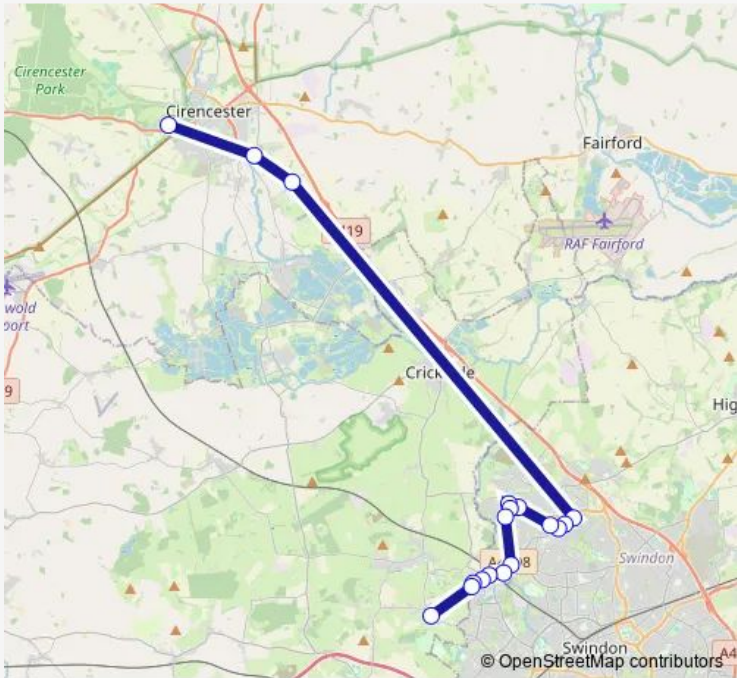

Bus C10 Lydiard Millicent - Cirencester College

[Go to website](#)

Direction
 College Grounds (Scholars & Staff Only) — Forge Fields
 18 stops
[Open route schedule](#)

- College Grounds (Scholars & Staff Only)
- Preston Toll Bar
- Army Barracks
- Village Centre
- Heaton Close
- Bicton Road
- Orbital Shopping Park
- Birkdale Close
- Tortworth Road
- Hartington Road
- Garsington Drive
- Pembroke Park
- Mustang Way
- Mill View
- Ridgeway Farm Academy
- Foresters Arms
- Stone Lane
- Forge Fields

Route schedule
 College Grounds (Scholars & Staff Only) — Forge Fields

Monday	16:20
Tuesday	16:20
Wednesday	16:20
Thursday	16:20
Friday	16:20
Saturday	—
Sunday	—

Route info
 Direction: College Grounds (Scholars & Staff Only)
 Stops: 18
 Trip Duration: 0 hour 55 min

■ C10 — Lydiard Millicent - Cirencester College **BusMaps**

Direction

The Street — College Grounds (Scholars & Staff Only)

19 stops

[Open route schedule](#)

The Street

Stone Lane

Foresters Arms

Route schedule

The Street — College Grounds (Scholars & Staff Only)

Monday 07:46

Tuesday 07:46

Wednesday 07:46

Thursday 07:46

Friday 07:46

Saturday —