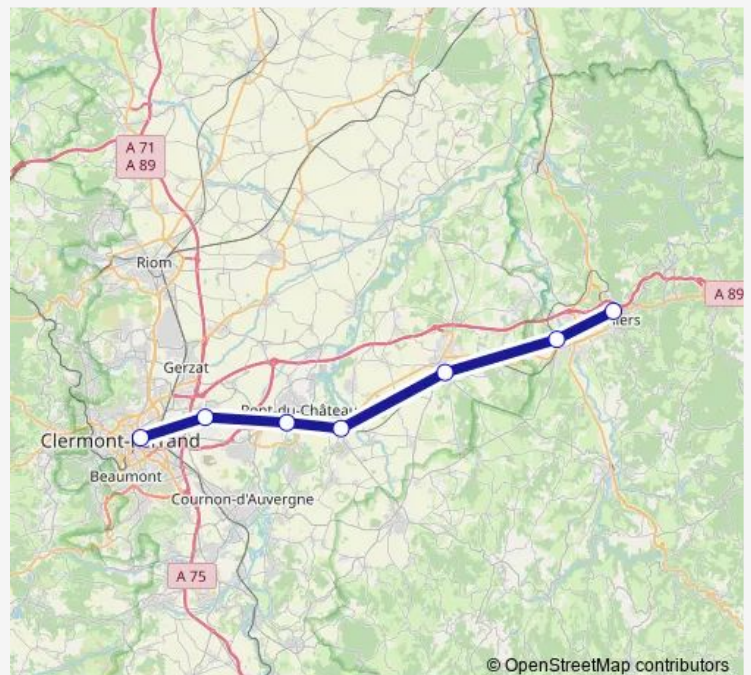

### Direction

Thiers — Vertaizon

4 stops

[Open route schedule](#)

Thiers

Pont-de-Dore

Lezoux

Vertaizon

### Route schedule

Thiers — Vertaizon

Monday	08:08-16:27
Tuesday	08:08-16:27
Wednesday	08:08-16:27
Thursday	08:08-16:27
Friday	—
Saturday	—
Sunday	—

### Route info

Direction: Thiers

Stops: 4

Trip Duration: 0 hour 39 min

■ C10