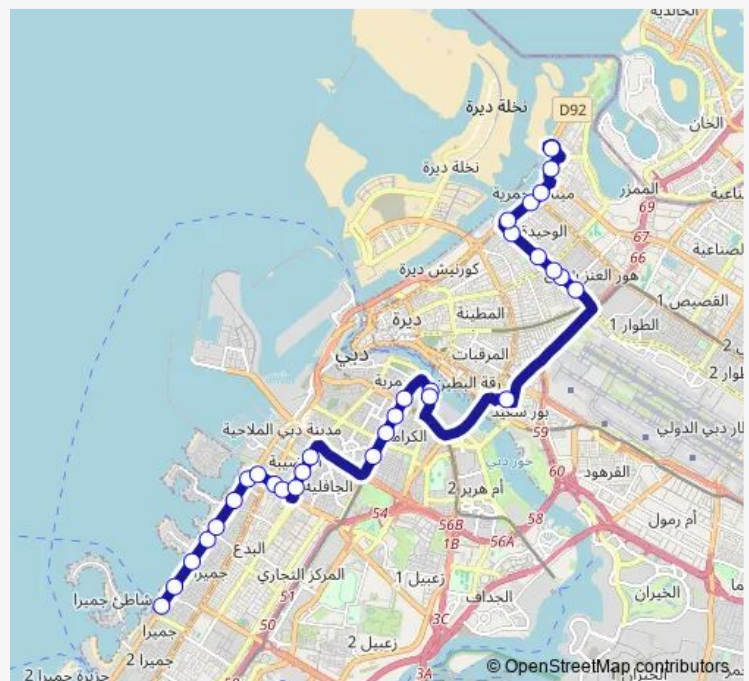

Hoot, Eppco

Adcb Metro Bus Stop Landside

Centre Point Shopping Centre 1

Burjuman Metro Bus Stop 2-1

Burjuman Metro Bus Stop 4-1

Al Seef Marine Bus Stop 2

Al Seef Street

City Centre Metro Bus Stop 2-1

### Route schedule

Hassa Bint Al Murr Masjid 2 — Hamriya Port, Control Tower 1

Monday 05:00-22:45

Tuesday 05:00-22:45

Wednesday 05:00-22:45

Thursday 05:00-22:45

Friday 05:00-22:45

Saturday 05:00-23:30

### Route info

Direction: Hassa Bint Al Murr Masjid 2

Stops: 31

Trip Duration: 1 hour 6 min

Abu Hail Center 2

Ittehad School 2

Hamriya Shopping Center 2

Abu Hail Road 1

## Route info

Direction: Hamriya Port, Control Tower 1

Stops: 31

Trip Duration: 1 hour 20 min

Beach Center 1

Jumeirah St.Dubai Islamic Bank 1

Mercato Shopping Mall 1

Hassa Bint Al Murr Masjid 1