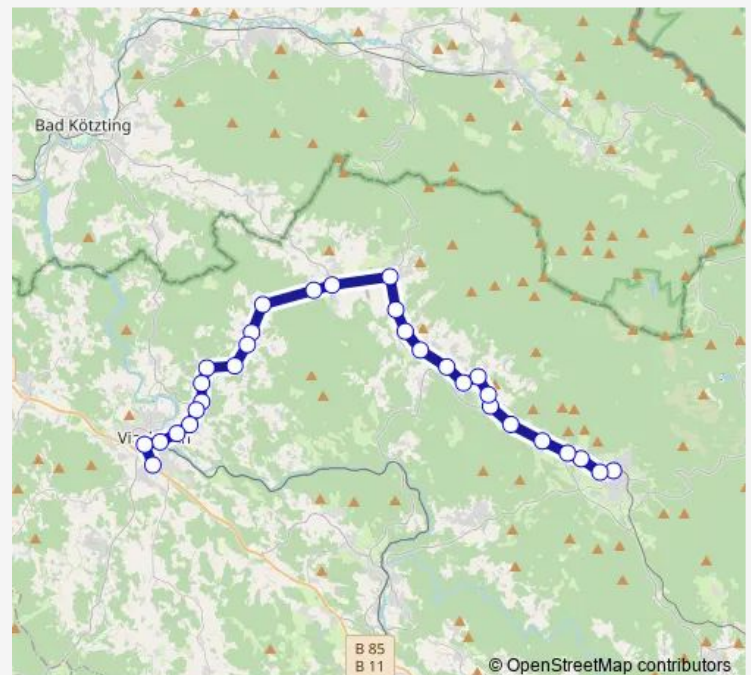

Direction

Bodenmais, Rathaus/Bahnhof — Viechtach, Bahnhof/Zob

29 stops

[Open route schedule](#)

Bodenmais, Rathaus/Bahnhof

Bodenmais, Joska Arkaden

Bodenmais, Seniorenresidenz

Mooshof

Mais bei Bodenmais

Maisau

Haberbühl

Unterried, Köpplwirt

Oberried b. Drachselsried

Frathau

Unterrehberg

Drachselsried, Dorfplatz

Trautmansried

Exenbach

Arnbruck, Dorfplatz

Thalersdorf, Abzw

Bach bei Arnbruck, Abzw

Heitzenzell, Abzw

Wiesing, Gh. Penzkofer

Neunußberg, Abzw

Haselbach / Wiesing

Route schedule

Bodenmais, Rathaus/Bahnhof — Viechtach, Bahnhof/Zob

Monday 14:00

Tuesday 14:00

Wednesday 14:00

Thursday 14:00

Friday 14:00

Saturday —

Sunday —

Route info

Direction: Bodenmais, Rathaus/Bahnhof

Stops: 29

Trip Duration: 0 hour 43 min

6093