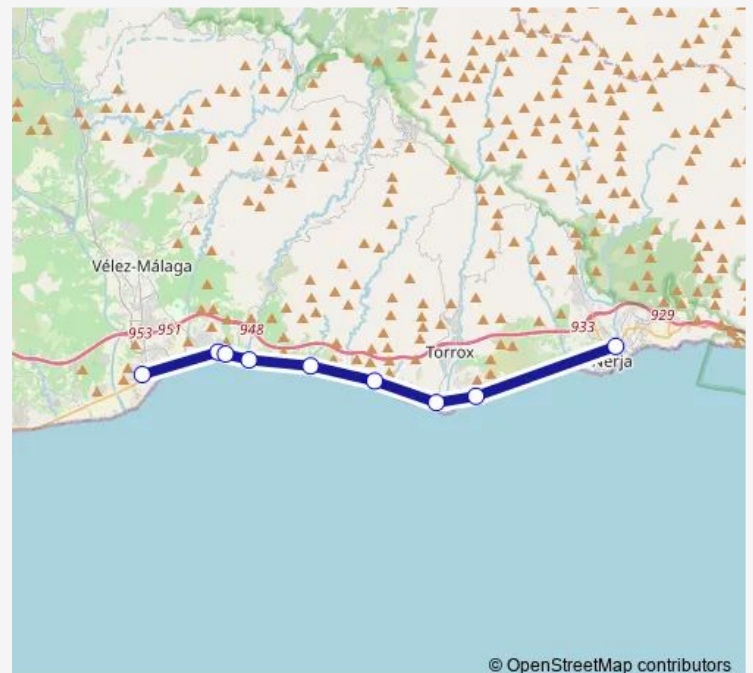

### Route schedule

Torre Del Mar — Nerja

Monday —

Tuesday —

Wednesday —

Thursday —

Friday —

Saturday 12:00

### Route info

Direction: Torre Del Mar

Stops: 9

Trip Duration: 0 hour 40 min

© OpenStreetMap contributors

## Route info

Direction: Torre Del Mar

Stops: 9

Trip Duration: 0 hour 45 min

ALSA - V.Mal-Maró Bus time schedules and route maps are available in an offline PDF at [busmaps.com](#). Use the [busmaps.com](#) website to see live bus times, train schedule or subway schedule, and step-by-step directions for all public transit in Algarrobo