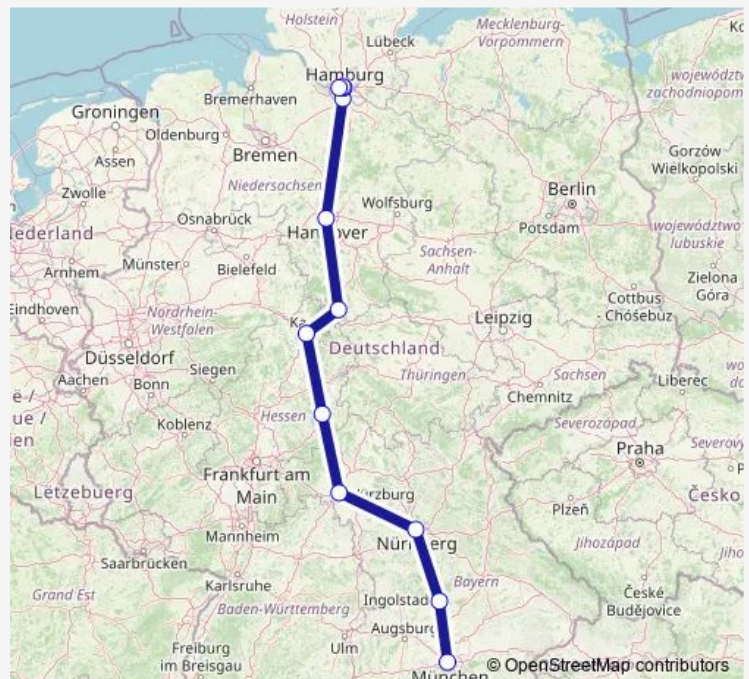

### Direction

München Hbf — Hamburg-Altona

12 stops

[Open route schedule](#)

München Hbf

Ingolstadt Hbf

Nürnberg Hbf

Würzburg Hbf

Fulda

Kassel-Wilhelmshöhe

Göttingen

Hannover Hbf

Hamburg-Harburg

Hamburg Hbf

Hamburg Dammtor

Hamburg-Altona

### Route schedule

München Hbf — Hamburg-Altona

Monday	09:16-09:19
Tuesday	09:19
Wednesday	09:19
Thursday	09:19
Friday	—
Saturday	09:16
Sunday	09:16

### Route info

Direction: München Hbf

Stops: 12

Trip Duration: 5 hour 50 min

ICE 1180

ICE 1180 Rail time schedules and route maps are available in an offline PDF at [busmaps.com](https://busmaps.com). Use the [busmaps.com](https://busmaps.com) website to see live bus times, train schedule or subway schedule, and step-by-step directions for all public transit in Hamburg