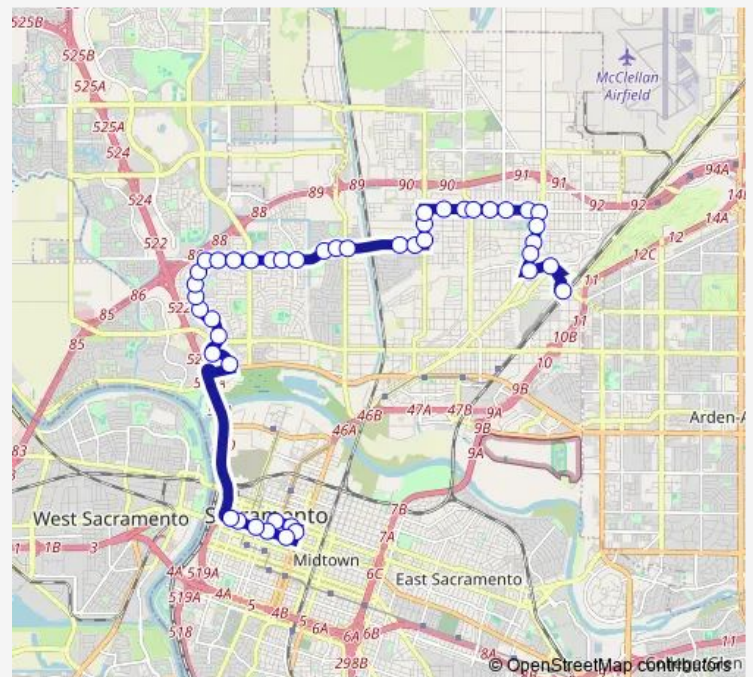

SAN Juan RD & Bandon WAY (Eb)

SAN Juan RD & Miramonte DR (Eb)

SAN Juan RD & Truxel RD (Eb)

SAN Juan RD & Rockhamton DR (Eb)

Route schedule

J ST & 11th ST (Eb) — Arcade & Marconi LRT (Nb)

Monday 06:06-21:10

Tuesday 06:06-21:10

Wednesday 06:06-21:10

Thursday 06:06-21:10

Friday 06:06-21:10

Saturday 06:38-20:53

Sunday 07:38-20:08

Route info

Direction: J ST & 11th ST (Eb)

Stops: 44

Trip Duration: 0 hour 46 min

86 — Grand

SAN Juan RD & Rancho Silva DR (Eb)

SAN Juan RD & Bridgeford DR (Eb)

SAN Juan RD & Binghamton DR (Eb)

SAN Juan RD & Northgate Blvd (Eb)

Silver Eagle RD & Northgate Blvd (Eb)

Stops: 44

Trip Duration: 0 hour 36 min

SAN Juan RD & Pony Express DR (Wb)

SAN Juan RD & Truxel RD (Wb)

SAN Juan RD & Soda WAY (Wb)

SAN Juan RD & Azevedo DR (Wb)

Azevedo DR & SAN Juan RD (Sb)

Azevedo DR & Osuna WAY (Sb)