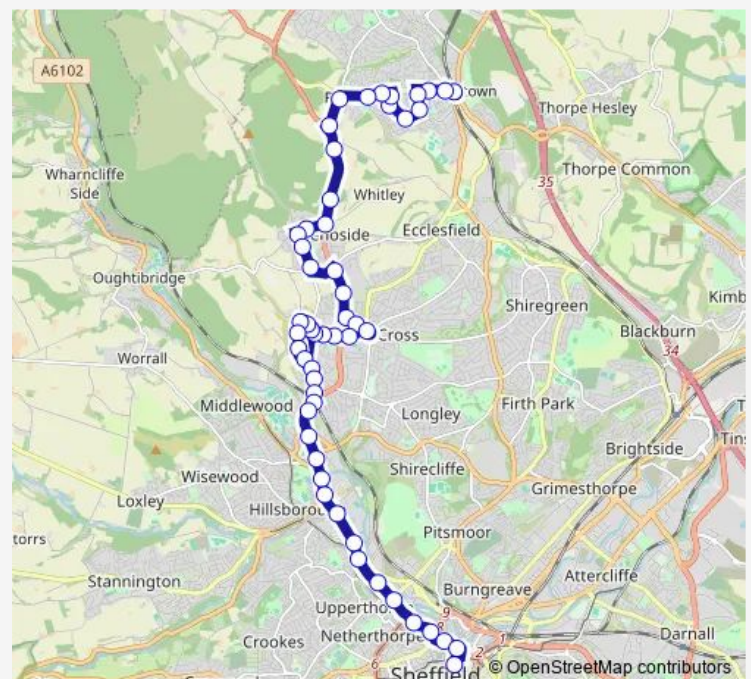

Saturday 20:30-22:30

Sunday 06:30-22:30

Route info

Direction: Market Place/Lound Side

Stops: 53

Trip Duration: 0 hour 43 min

Deerlands Avenue/Halifax Road

Deerlands Avenue/Deerlands Mount

Deerlands Avenue/Wordsworth Avenue

Chaucer Road/Halifax Road

Wilcox Road/Halifax Road

Wilcox Road/Powley Road

Wilcox Road/Fox Hill Road

Fox Hill Road/Fox Hill Crescent

Fox Hill Crescent/Fox Hill Road

Fox Hill Crescent/Edge Well Crescent