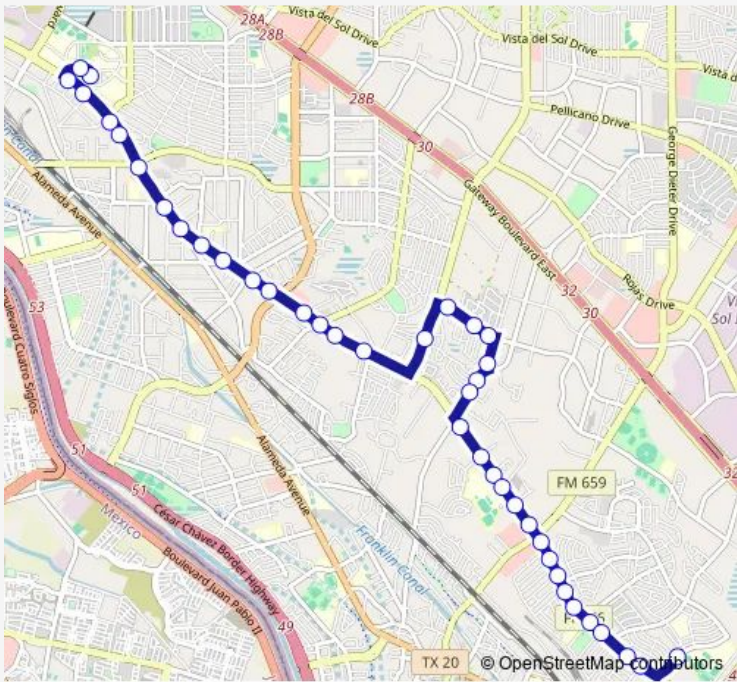

# Bus 86 Boredaux via North Loop

[Go to website](#)

**Direction**  
 Valle Verde Campus Bay 1 — BordeauxNorth Loop  
 40 stops  
[Open route schedule](#)

- Valle Verde Campus Bay 1
- Epsc Bay 2
- North LoopWarnock
- North LoopRoselane
- North LoopHunter
- 7556 North LoopAtkinson
- 7604 North LoopCarolina
- 7720 North LoopFranklin
- 7810 North LoopEast
- North LoopEmerson
- North LoopWenda
- 8026 North LoopLafayette
- North LoopYarbrough
- 8144 North LoopMartha Way
- NorthloopLomaland
- 8248 North Loop
- North LoopSt. Mathews
- Lee Trevino8111tigris
- CastnerAlondra
- CastnerEl Arco
- CastnerMontera

Route schedule  
 Valle Verde Campus Bay 1 — BordeauxNorth Loop

Monday	05:45-21:45
Tuesday	05:45-21:45
Wednesday	05:45-21:45
Thursday	05:45-21:45
Friday	05:45-21:45
Saturday	05:45-18:45
Sunday	—

Route info  
 Direction: Valle Verde Campus Bay 1  
 Stops: 40  
 Trip Duration: 0 hour 30 min

86 — Boredaux via North Loop **BusMaps**

KastrinEl Arco

PendaleTigris

PendaleEuphrates

North Loop/Pendale

8636 North LoopLink

North LoopGilmore

8674 North LoopHolmsley Trail

## Route info

Direction: BordeauxNorth Loop

Stops: 47

Trip Duration: 0 hour 28 min

North LoopUpland

North LoopEastland

North LoopSt. Matthews

8269 North Loop