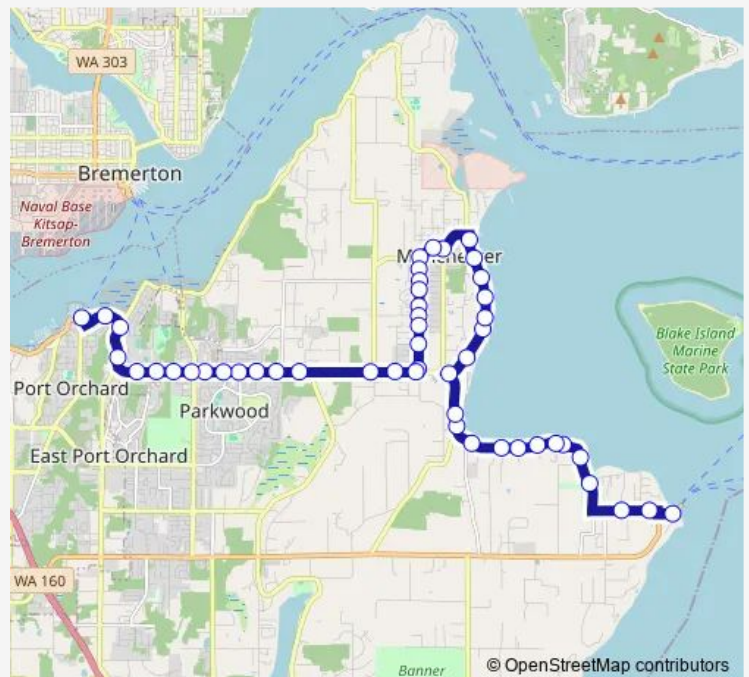

Bus 86 Southworth Shuttle

[Go to website](#)

Direction
 Port Orchard Transit Center — Southworth Ferry Lot
 48 stops
[Open route schedule](#)

- Port Orchard Transit Center
- Bay at Rockwell (Comfort Inn)
- Bethel at Kitsap Chiropractic
- Bethel at the Mattress Store
- Mile Hill at South Kitsap Mall
- Mile Hill at PO Armory
- Mile Hill at Roosevelt
- Mile Hill at Jackson
- Mile Hill at Harrison
- Mile Hill at Fircrest
- Mile Hill at Village Ln
- Mile Hill at Baby Doll
- Mile Hill at Saddle Club (Long Lake Rd)
- Mile Hill at Woods
- Mile Hill at Nebraska
- Mile Hill at California
- California at Legrand
- California at Cleveland
- California at Fillmore
- California at Polk
- California at Van Buren

Route schedule

Port Orchard Transit Center — Southworth Ferry Lot

Monday	04:35-19:30
Tuesday	04:35-19:30
Wednesday	04:35-19:30
Thursday	04:35-19:30
Friday	04:35-19:30
Saturday	—
Sunday	—

Route info

Direction: Port Orchard Transit Center

Stops: 48

Trip Duration: 0 hour 25 min

86 — Southworth Shuttle

California at Raintree

California at E Collins

California at Stanley

California at Chester

Chester at Madrone

California at E Collins

California at Raintree

California at Van Buren

California at Polk

California at Fillmore

California at Cleveland

California at Legrand

Mile Hill at California