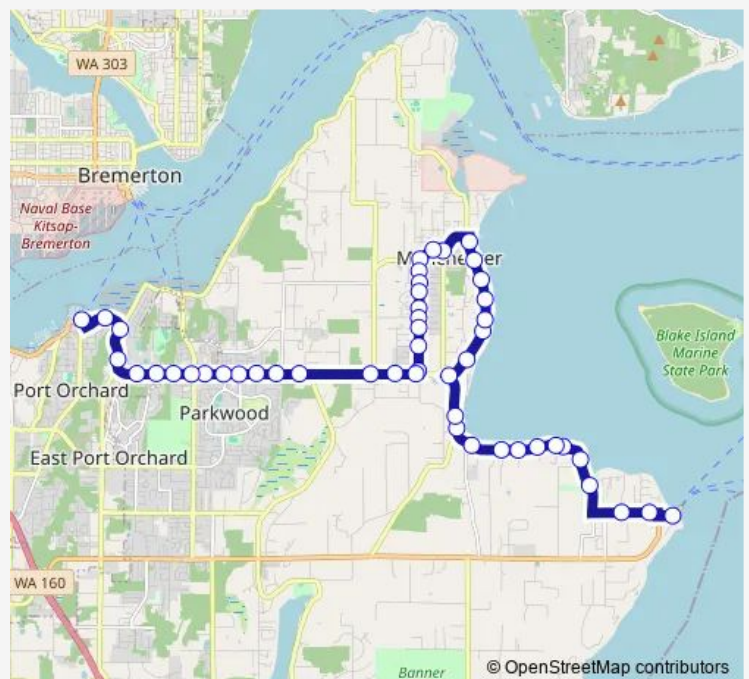

Bus 86 Southworth Shuttle

[Go to website](#)

Direction
 Port Orchard Transit Center — Southworth Ferry Lot
 48 stops
[Open route schedule](#)

- Port Orchard Transit Center
- Bay at Rockwell (Comfort Inn)
- Bethel at Kitsap Chiropractic
- Bethel at the Mattress Store
- Mile Hill at South Kitsap Mall
- Mile Hill at PO Armory
- Mile Hill at Roosevelt
- Mile Hill at Jackson
- Mile Hill at Harrison
- Mile Hill at Fircrest
- Mile Hill at Village Ln
- Mile Hill at Baby Doll
- Mile Hill at Saddle Club (Long Lake Rd)
- Mile Hill at Woods
- Mile Hill at Nebraska
- Mile Hill at California
- California at Legrand
- California at Cleveland
- California at Fillmore
- California at Polk
- California at Van Buren

Route schedule

Port Orchard Transit Center — Southworth Ferry Lot

Monday	04:35-19:30
Tuesday	04:35-19:30
Wednesday	04:35-19:30
Thursday	04:35-19:30
Friday	04:35-19:30
Saturday	—
Sunday	—

Route info

Direction: Port Orchard Transit Center
 Stops: 48
 Trip Duration: 0 hour 25 min

Saturday —

Sunday —

Route info

Direction: Southworth Ferry Lot

Stops: 49

Trip Duration: 0 hour 24 min

California at E Collins

California at Raintree

California at Van Buren

California at Polk

California at Fillmore

California at Cleveland

California at Legrand

Mile Hill at California

Mile Hill at Nebraska

Mile Hill at Woods