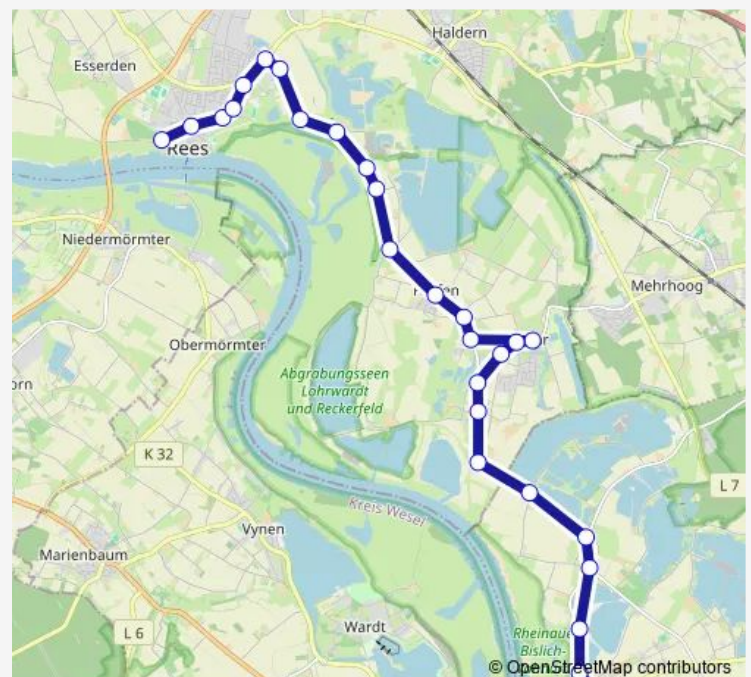

Rees Bergswick

Rees Rauhe Straße

Rees Jasba

Rees Groiner Kirchweg

Rees Brauer

Rees Melatenweg

Rees Busbahnhof

### Route schedule

Hammingeln Mehrhoog Bf — Rees Busbahnhof

Monday 07:39-18:39

Tuesday 07:39-18:39

Wednesday 07:39-18:39

Thursday 07:39-18:39

Friday 07:39-18:39

Saturday 07:39-13:39

### Route info

Direction: Hammingeln Mehrhoog Bf

Stops: 19

Trip Duration: 0 hour 19 min

## Route info

Direction: Rees Busbahnhof

Stops: 19

Trip Duration: 0 hour 18 min