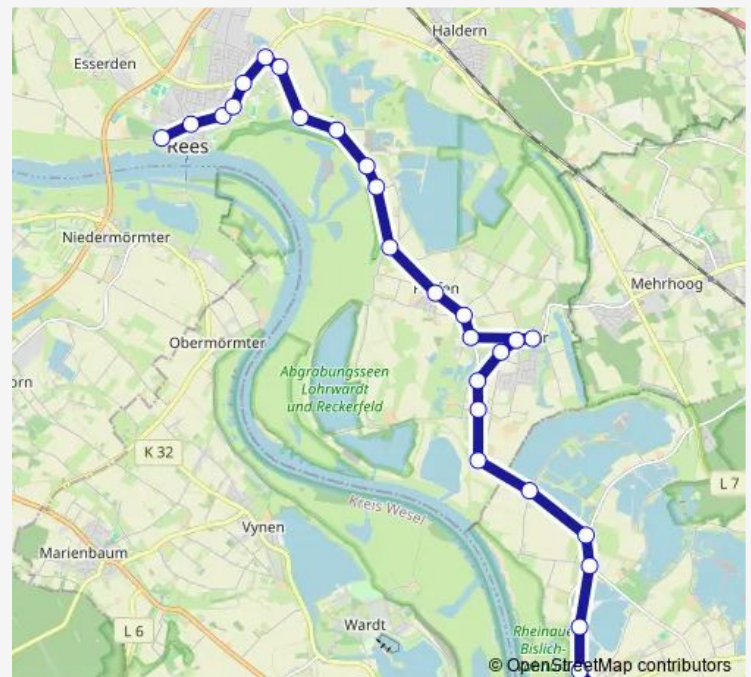

Rees Bergswick

Rees Rauhe Straße

Rees Jasba

Rees Groiner Kirchweg

Rees Brauer

Rees Melatenweg

Rees Busbahnhof

### Route schedule

Hammingeln Mehrhoog Bf — Rees Busbahnhof

Monday 07:39-18:39

Tuesday 07:39-18:39

Wednesday 07:39-18:39

Thursday 07:39-18:39

Friday 07:39-18:39

Saturday 07:39-13:39

### Route info

Direction: Hammingeln Mehrhoog Bf

Stops: 19

Trip Duration: 0 hour 19 min

## Route info

Direction: Rees Busbahnhof

Stops: 19

Trip Duration: 0 hour 18 min