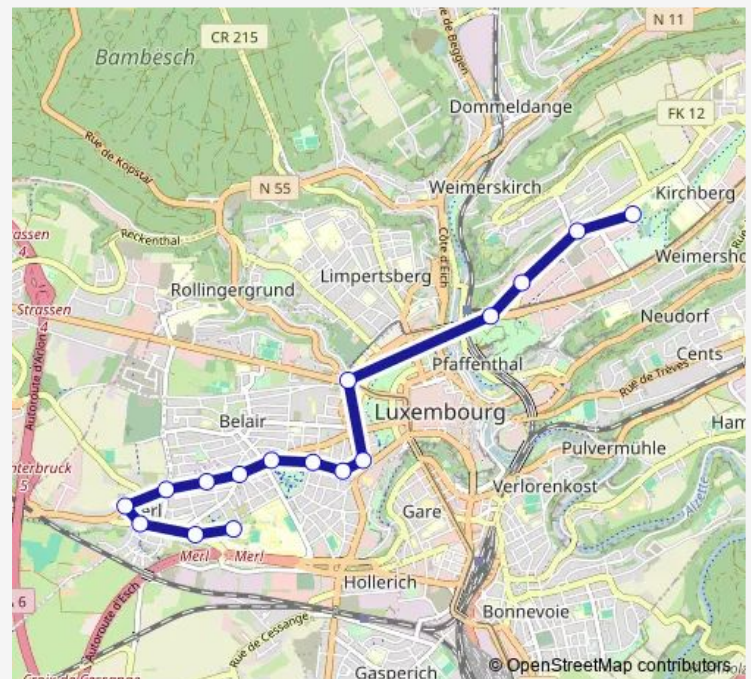

Centre, Stäreplaz / Étoile (Bus)

Belair, Rheinsheim

Belair, Guillaume

Belair, Bragance

Merl, Parc

Belair, Place de France

Merl, Orval

Merl, Laang Heck

### Route schedule

Kirchberg, École européenne — Merl, Conservatoire

Monday 16:40

Tuesday 13:30

Wednesday 16:40

Thursday 13:30

Friday 13:30-16:40

Saturday —

### Route info

Direction: Kirchberg, École européenne

Stops: 16

Trip Duration: 0 hour 24 min

**Direction**

Merl, Marcel Cahen — Kirchberg, École européenne

13 stops

[Open route schedule](#)

## Route info

Direction: Merl, Marcel Cahen

Stops: 13

Trip Duration: 0 hour 32 min

86 Bus time schedules and route maps are available in an offline PDF at busmaps.com. Use the busmaps.com website to see live bus times, train schedule or subway schedule, and step-by-step directions for all public transit in Luxembourg