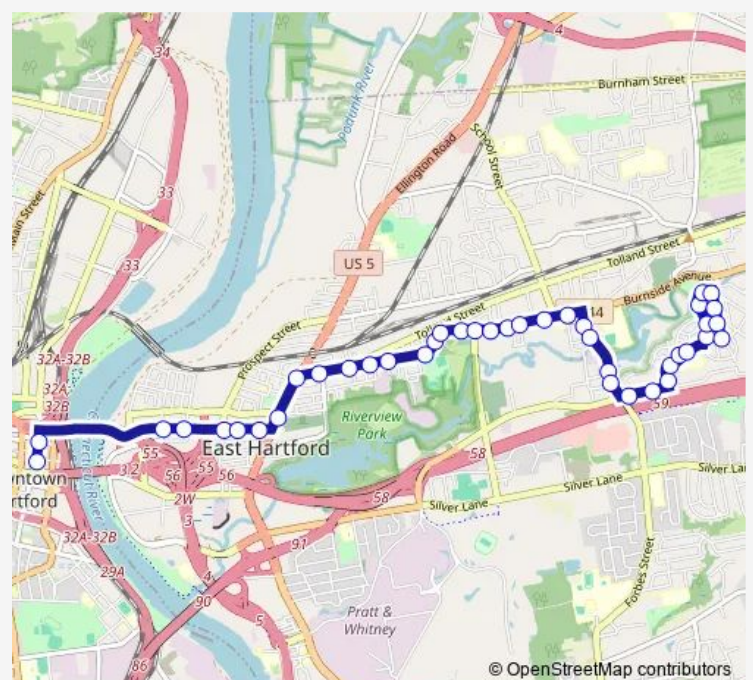

Burnside Ave @ E H Police Station Driveway

Burnside Ave @ 596 Burnside Ave

Route schedule

Cannon Rd @ opp Great Hill Rd — Central Row @ Main St

Monday 09:39-11:39

Tuesday 09:39-11:39

Wednesday 09:39-11:39

Thursday 09:39-11:39

Friday 09:39-11:39

Saturday —

Sunday —

Route info

Direction: Cannon Rd @ opp Great Hill Rd

Stops: 42

Trip Duration: 0 hour 24 min

86 — Burnside Ave

Burnside Ave @ Wind Rd

Burnside Ave @ Bidwell Ave

Burnside Ave @ Social Security Service Office

Burnside Ave @ Zebulon St

Burnside Ave @ Newkirk Funeral Home

Burnside Ave @ Westbrook St

Burnside Ave @ Signor St

Connecticut Blvd @ opp Ward St

Connecticut Blvd @ Prospect St

Ash St @ Connecticut Blvd

Ash St @ Advanced Dental Care

E River Dr @ Ash St

Central Row @ Main St

Direction

Market St @ Kinsley St — Cannon Rd @ opp Great Hill Rd