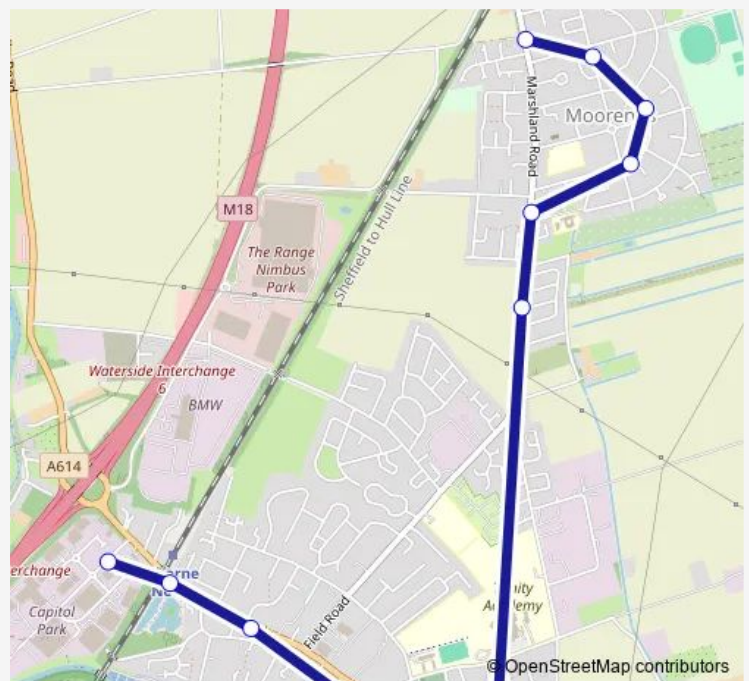

### Direction

Marshland Road/Grange Road — Omega Boulevard/Selby Road

11 stops

[Open route schedule](#)

Marshland Road/Grange Road

Northgate/Richmond Road

High Hazel Road/Park Road

High Hazel Road/South Road

### Route schedule

Marshland Road/Grange Road — Omega Boulevard/Selby Road

Monday 09:10-16:40

Tuesday 09:10-16:40

Wednesday 09:10-16:40

Thursday 09:10-16:40

Friday 09:10-16:40

Saturday 09:10-16:40

### Route info

Direction: Marshland Road/Grange Road

Stops: 11

Trip Duration: 0 hour 18 min

86 — Thorne - Moorends

## Direction

Omega Boulevard/Selby Road — Marshland Road/Grange Road

15 stops

[Open route schedule](#)

Omega Boulevard/Selby Road

Omega Boulevard/Alpha Court

Field Side/Clifton Court

Field Side/Durham Avenue