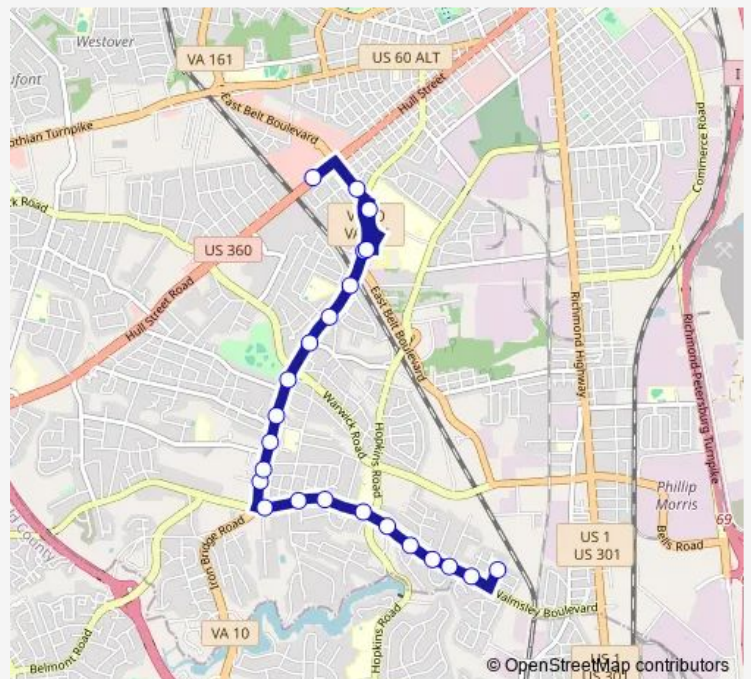

Bus 86 Broad Rock/Walmsley

[Go to website](#)

Direction
 Hull + Plaza — Banton + Dupont
 21 stops
[Open route schedule](#)

- Hull + Plaza
- Plaza + Belt Boulevard
- Belt Boulevard + Stockton
- Broad Rock + Belt Boulevard
- Broad Rock + Horner Lane
- Broad Rock & Kinsley
- Broad Rock + Cranford
- Broad Rock + Terminal
- Broad Rock & Warwick
- Broad Rock + Rockcreek Apts
- Broad Rock + Snead
- Broad Rock & Walmsley
- Broad Rock + Southall
- Walmsley + Woodmere
- Walmsley + Olive
- Walmsley + Hopkins
- Walmsley + OLD Hopkins
- Walmsley + Arnwood
- Walmsley & Shackelford Rd.
- Walmsley + Angus
- Banton + Dupont

Route schedule
 Hull + Plaza — Banton + Dupont

Monday	05:40-22:40
Tuesday	05:40-22:40
Wednesday	05:40-22:40
Thursday	05:40-22:40
Friday	05:40-22:40
Saturday	07:40-22:40
Sunday	07:40-22:40

Route info
 Direction: Hull + Plaza
 Stops: 21
 Trip Duration: 0 hour 19 min

VA Medical Center Shelter

VA Medical Center Exit + Broad Rock

Belt Boulevard + Merry Oaks

Hull + Plaza

Route schedule

Banton + Dupont — Hull + Plaza

Monday 05:05-23:05

Tuesday 05:05-23:05

Wednesday 05:05-23:05

Thursday 05:05-23:05

Friday 05:05-23:05

Saturday 07:05-23:05

Sunday 07:05-23:05

Route info

Direction: Banton + Dupont

Stops: 23