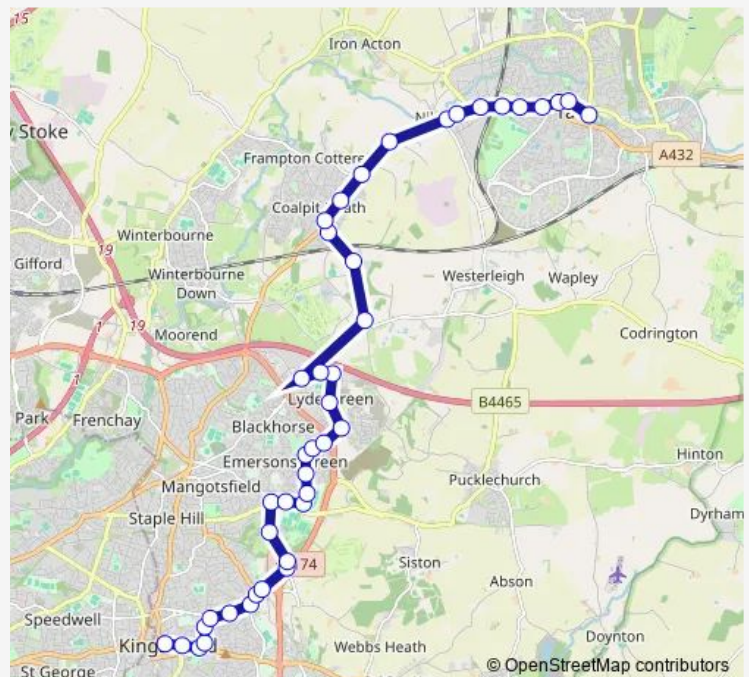

### Route schedule

Shopping Centre — Kings Chase Centre

Monday 07:40-18:00

Tuesday 07:40-18:00

Wednesday 07:40-18:00

Thursday 07:40-18:00

Friday 07:40-18:00

Saturday 07:50-17:50

### Route info

Direction: Shopping Centre

Stops: 43

Trip Duration: 0 hour 53 min

86 — Yate - Kingswood

Glevum Close

Beck Close

Johnson Road

## Route info

Direction: Kings Chase Centre

Stops: 42

Trip Duration: 0 hour 48 min

Jenner Boulevard

Henfield Cross Roads

Greenacres Park

The Ring of Bells