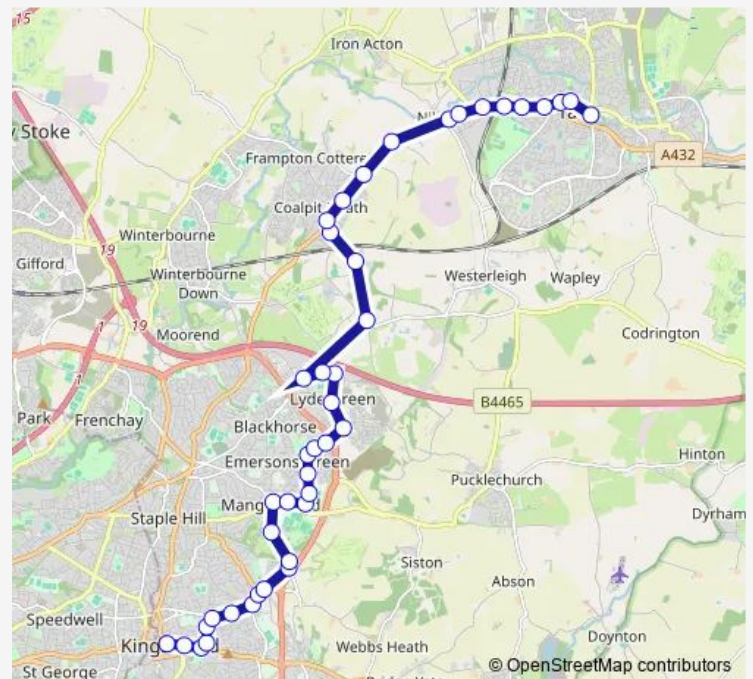

### Route schedule

Shopping Centre — Kings Chase Centre

Monday 07:40-18:00

Tuesday 07:40-18:00

Wednesday 07:40-18:00

Thursday 07:40-18:00

Friday 07:40-18:00

Saturday 07:50-17:50

### Route info

Direction: Shopping Centre

Stops: 43

Trip Duration: 0 hour 53 min

86 — Yate - Kingswood

Glevum Close

Beck Close

Johnson Road

## Route info

Direction: Kings Chase Centre

Stops: 42

Trip Duration: 0 hour 48 min

Jenner Boulevard

Henfield Cross Roads

Greenacres Park

The Ring of Bells