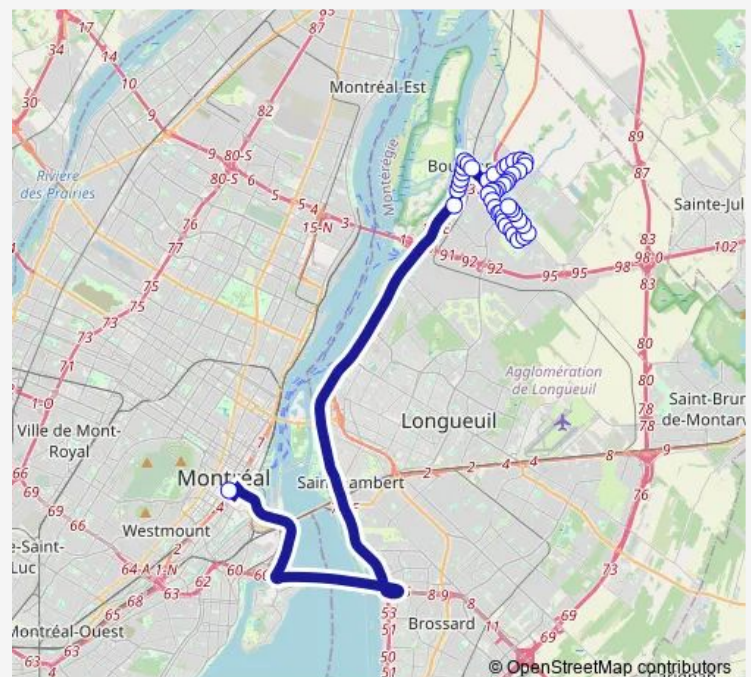

Route schedule

Terminus Centre-Ville — De Montarville / de Mortagne

Monday 16:15-17:15

Tuesday 16:15-17:15

Wednesday 16:15-17:15

Thursday 16:15-17:15

Friday 16:15-17:15

Saturday —

Sunday —

Route info

Direction: Terminus Centre-Ville

Stops: 44

Trip Duration: 0 hour 56 min

86 — Samuel-De Champlain / De Montarville / Tcv

Jacques-Cartier / Charcot

Jacques-Cartier / Marsolais

Friday 07:00-07:30

Saturday —

Sunday —

Route info

Direction: 1008 De Montarville

Stops: 43

Trip Duration: 0 hour 59 min

Jacques-Cartier / De La Richardière