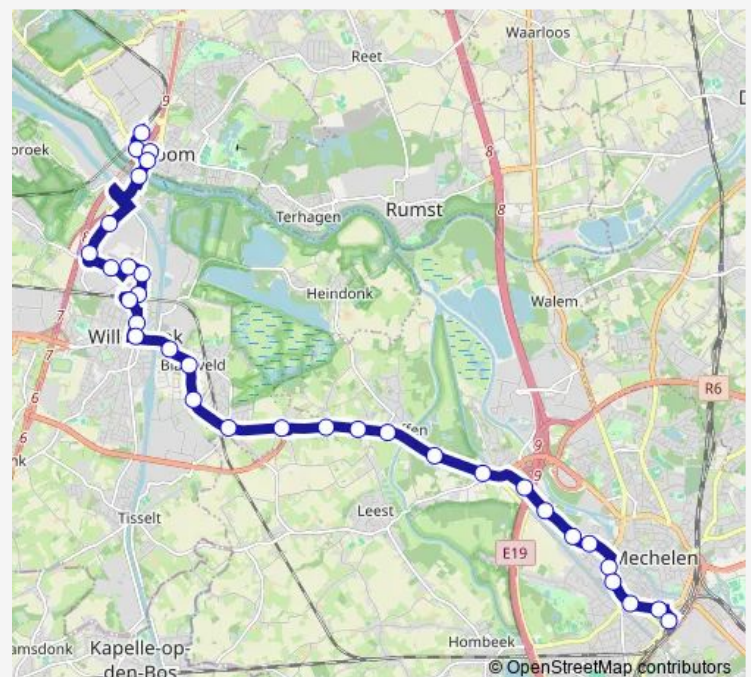

Willebroek Bibliotheek

Route schedule

Mechelen Station perron 17 — Boom Station perron 2

Monday 05:27-22:26

Tuesday 05:27-22:26

Wednesday 05:27-22:26

Thursday 05:27-22:26

Friday 05:27-22:26

Saturday 08:00-23:29

Sunday 08:00-23:01

Route info

Direction: Mechelen Station perron 17

Stops: 28

Trip Duration: 0 hour 48 min

Willebroek Station perron 2

Willebroek Appeldonkstraat

Willebroek Brico

Willebroek Klein Willebroek

Boom Markt

Boom E. Vanderveldestraat (Colonel Silvertopstr.)

Boom Station perron 2

Direction

Boom Station perron 2 — Mechelen Station perron 17

30 stops

[Open route schedule](#)

Boom Station perron 2

Boom Vrijheidstraat

Boom E. Vanderveldestraat (Frans De Schutterlaan)

Boom Markt

Willebroek Klein Willebroek

Willebroek Brico

Willebroek Appeldonkstraat