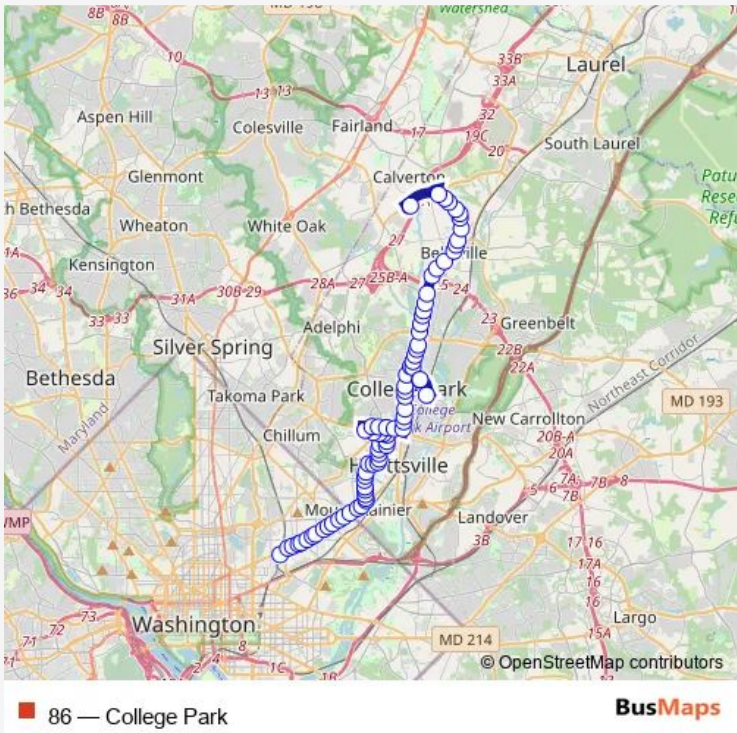

**Bus 86 College Park**

[Go to website](#)

**Direction**  
 Center Park Rd+#4061 — Rhode Island Ave-Brentwood+Bay E  
 79 stops  
[Open route schedule](#)

- Center Park Rd+#4061
- Center Park Rdwy+Main Entr Rdwy
- Powder Mill Rd+34 Pl
- Powder Mill Rd+Caverly Av
- Powder Mill Rd+Emack Rd
- Powder Mill Rd+Cedar Ln
- Powder Mill Rd+Odell Rd
- Powder Mill Rd+Howard Rd
- Powder Mill Rd+Rhode Island Av
- Rhode Island Av+Sellman Rd
- Rhode Island Av+Twin Chimneys Office Pk
- Rhode Island Av+Baltimore Av
- Baltimore Av+Montgomery Rd
- Baltimore Av+Sunnyside Av
- Baltimore Av+South Dr
- Baltimore Av+Ikea Center Bl
- Baltimore Av+Cherry Hill Rd
- Baltimore Av+Hollywood St
- Baltimore Av+Indian Ln
- Baltimore Av+Erie St
- Baltimore Av+Cherokee St

**Route schedule**  
 Center Park Rd+#4061 — Rhode Island Ave-Brentwood+Bay E

Monday	04:59-22:10
Tuesday	04:59-22:10
Wednesday	04:59-22:10
Thursday	04:59-22:10
Friday	04:59-22:10
Saturday	07:03-22:03
Sunday	07:03-19:03

**Route info**  
 Direction: Center Park Rd+#4061  
 Stops: 79  
 Trip Duration: 1 hour 20 min

Baltimore Av+Metzerott Rd

Baltimore Av+Berwyn Rd

Baltimore Av+Quebec St

Baltimore Av+Navahoe Rd

Campus Dr+Baltimore Av

## Route info

Direction: Rhode Island Ave-Brentwood+Bay E

Stops: 79

Trip Duration: 1 hour 25 min

38 Av+Hamilton St

Hamilton St+Hamilton Park+Pool

40 Av+39 Av

40 Av+Jefferson St