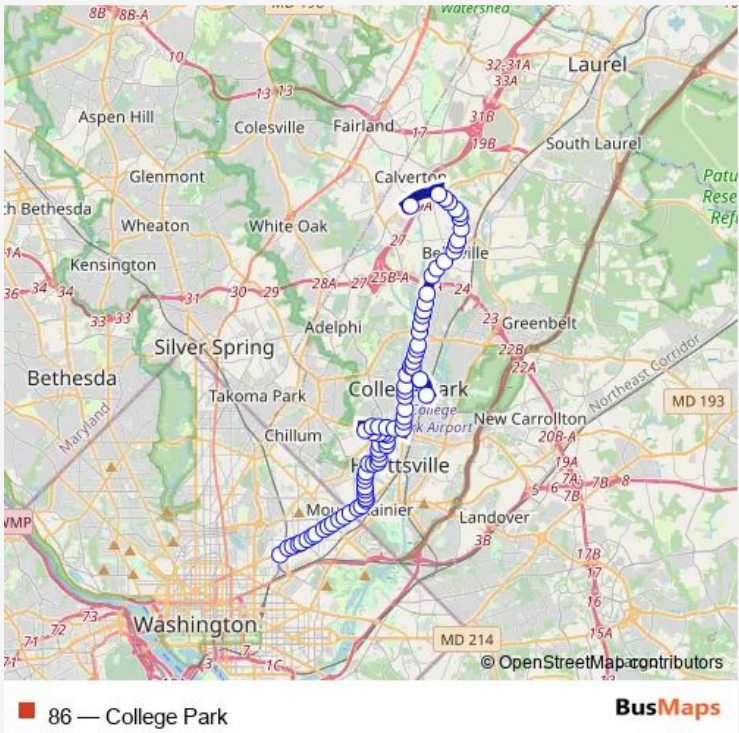

Bus 86 College Park

[Go to website](#)

Direction
 Center Park Rd+#4061 — Rhode Island Ave-Brentwood+Bay D
 79 stops
[Open route schedule](#)

- Center Park Rd+#4061
- Center Park Rdwy+Main Entr Rdwy
- Powder Mill Rd+34 Pl
- Powder Mill Rd+Caverly Av
- Powder Mill Rd+Emack Rd
- Powder Mill Rd+Cedar Ln
- Powder Mill Rd+Odell Rd
- Powder Mill Rd+Howard Rd
- Powder Mill Rd+Rhode Island Av
- Rhode Island Av+Sellman Rd
- Rhode Island Av+Twin Chimneys Office Pk
- Rhode Island Av+Baltimore Av
- Baltimore Av+Montgomery Rd
- Baltimore Av+Sunnyside Av
- Baltimore Av+South Dr
- Baltimore Av+Ikea Center Bl
- Baltimore Av+Cherry Hill Rd
- Baltimore Av+Hollywood St
- Baltimore Av+Indian Ln
- Baltimore Av+Erie St
- Baltimore Av+Cherokee St

Route schedule
 Center Park Rd+#4061 — Rhode Island Ave-Brentwood+Bay D

Monday	04:59-22:10
Tuesday	04:59-22:10
Wednesday	04:59-22:10
Thursday	04:59-22:10
Friday	04:59-22:10
Saturday	07:03-22:03
Sunday	07:03-19:03

Route info
 Direction: Center Park Rd+#4061
 Stops: 79
 Trip Duration: 1 hour 20 min

Baltimore Av+Metzerott Rd

Baltimore Av+Berwyn Rd

Baltimore Av+Quebec St

Baltimore Av+Navahoe Rd

Campus Dr+Baltimore Av

Campus Dr+Paint Branch Trail

Friday 05:33-22:50

Saturday 07:50-23:28

Sunday 07:50-19:50

Route info

Direction: Rhode Island Ave-Brentwood+Bay D

Stops: 79

Trip Duration: 1 hour 13 min

38 Av+Hamilton St