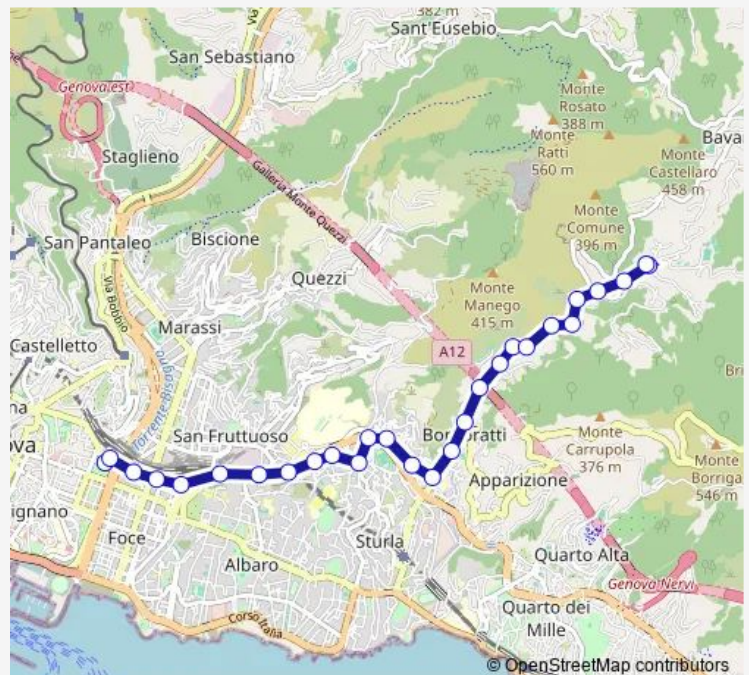

Rotonda/Tanini

Posalunga 1/Scuola

Posalunga 2/Timavo

Borgoratti 1/SAN Rocco

Borgoratti 2/Sapeto

Lagustena/Mosso

SAN Martino/Puggia

Scribanti/Salita Della Noce

Thursday 05:50-20:29

Friday 05:50-20:29

Saturday 05:50-20:17

Sunday —

Route info

Direction: SAN Desiderio/Capolinea

Stops: 25

Trip Duration: 0 hour 21 min

86 — P.za Grosso (S.Desiderio) - Borgoratti - Brignole

Gastaldi 3/Ponte DI Terralba

Tolemaide 1/Torino

Tolemaide 2/Archimede

Thaon DI Revel/Brignole Fs

Direction

SAN Desiderio/Capolinea — Rotonda/Cadighiara

Tuesday 12:55

Wednesday 12:55

Thursday 12:55

Friday 12:55

Saturday —

Sunday —

Route info

Direction: SAN Desiderio/Capolinea