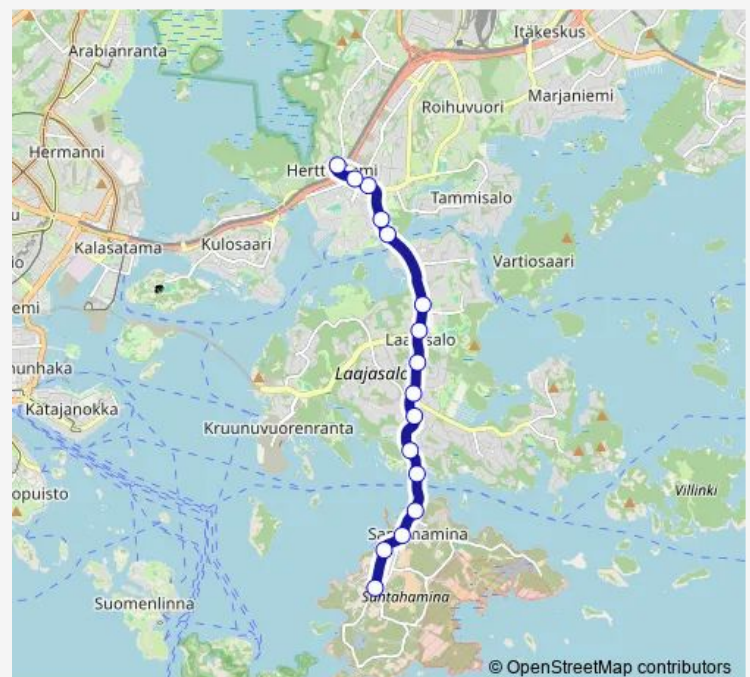

Monday 08:16-17:54

Tuesday 05:54-20:25

Wednesday 05:03-20:46

Thursday 09:36-21:06

Friday 06:13-19:45

Saturday 05:13-21:04

Sunday 06:20-20:36

Route info

Direction: Santahamina

Stops: 16

Trip Duration: 0 hour 21 min

86 — Herttoniemi(M)-Santahamina

BusMaps

Direction

Herttoniemi (M) — Santahamina

17 stops