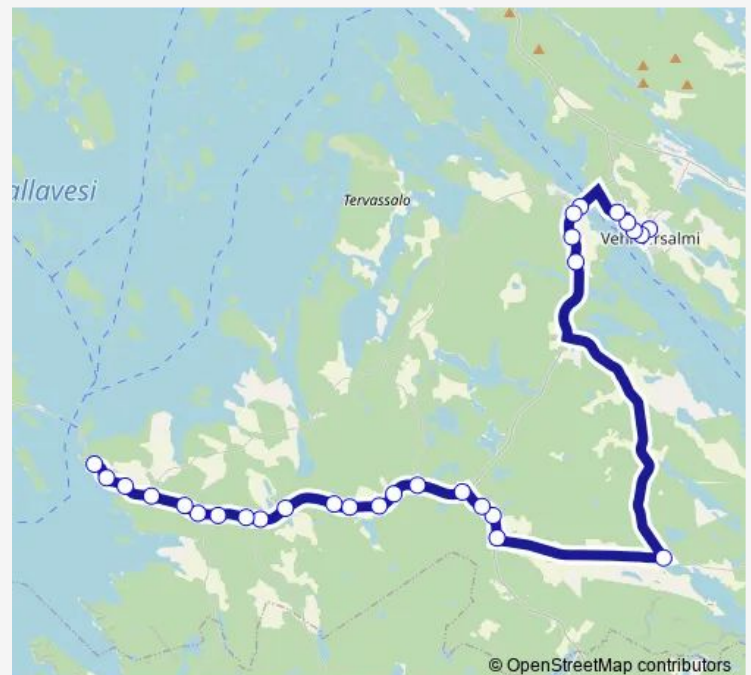

Bus 86 Puutossalmi-Vehmersalmi

[Go to website](#)

Direction

Vehmersalmi P — Takarannantie L

29 stops

[Open route schedule](#)

Vehmersalmi P

Vehmersalmi liikekeskus P

Metsätie I

Laituritie P

Vierumäentie L

Vehmersalmen silta P

Salmenranta E

Ryönänranta L

Särkantie L

Enonlahti

Heinämäki (Kuopio) P

Tattarahontie P

Hukanpesä P

Räsälä L

Räsälänlahti th L

Halla-ahontie (Kuopio) L

Tomperi L

Puroharju L

Järvensivuntie L

Heinäharjuntie L

Kaikonranta L

Route schedule

Vehmersalmi P — Takarannantie L

Monday	12:35-14:35
Tuesday	12:35-14:35
Wednesday	12:35-14:35
Thursday	12:35-14:35
Friday	12:35-14:35
Saturday	—
Sunday	—

Route info

Direction: Vehmersalmi P

Stops: 29

Trip Duration: 0 hour 43 min

© OpenStreetMap contributors

86 — Puutossalmi-Vehmersalmi

BusMaps