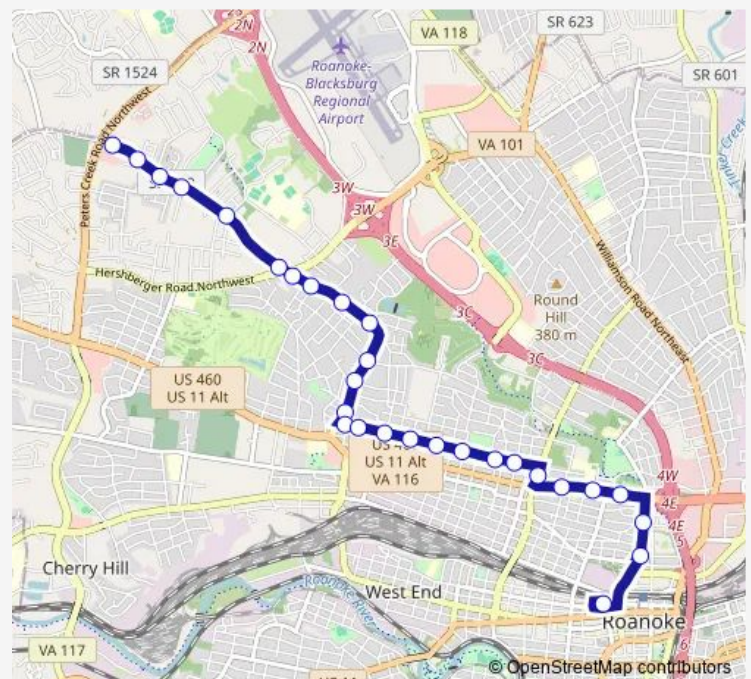

### Direction

Cove SB at Food Lion Entrance — 3rd St Station Slip F

28 stops

[Open route schedule](#)

Cove SB at Food Lion Entrance

Cove SB at Willow Walk

Cove SB at Lynnhope

Cove SB at Ranch

### Route schedule

Cove SB at Food Lion Entrance — 3rd St Station Slip F

Monday 05:45-19:45

Tuesday 05:45-19:45

Wednesday 05:45-19:45

Thursday 05:45-19:45

Friday 05:45-19:45

Saturday 05:45-19:45

### Route info

Direction: Cove SB at Food Lion Entrance

Stops: 28

Trip Duration: 0 hour 30 min

86 — 86 - Peters Creek Road to 3rd St Station

10th SB at Hanover

Orange EB at 8th

Orange EB at 5th