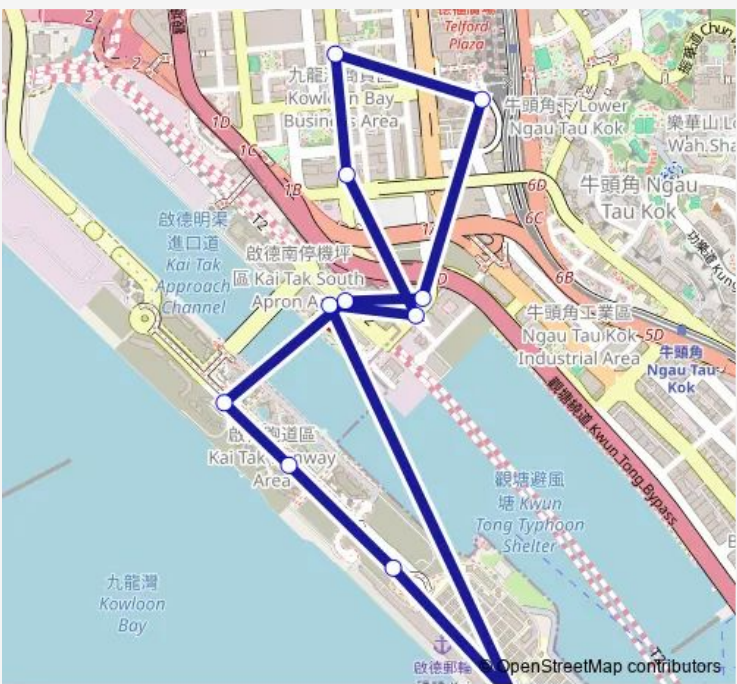

**Bus 86 Cruise Terminal - Kowloon BAY (Telford Garden)  
(Circular)**

[Go to website](#)

**Direction**  
 CRUISE TERMINAL — CRUISE TERMINAL  
 12 stops  
[Open route schedule](#)

- CRUISE TERMINAL
- SHING FUNG ROAD, NEAR KAI TAK CRUISE TERMINAL
- SHING FUNG ROAD, OPPOSITE TO ONE VICTORIA
- SHING FUNG ROAD, NEAR KAI TAK BRIDGE
- SHING CHEONG ROAD, NEAR HONG KONG CHILDREN'S HOSPITAL
- CHEUNG YIP STREET, KAI TAK FIRE STATION|CHEUNG YIP STREET, KAI TAK FIRE STATION
- Telford Plaza Phase II, Ground Floor|Telford Plaza Phase II, Ground Floor|Kowloon BAY (Telford Garden)
- WANG CHIU ROAD, WING FAT INDUSTRIAL BUILDING
- WANG CHIU ROAD, NEAR ENTERPRISE SQUARE III
- CHEUNG YIP STREET, OCTA TOWER
- SHING CHEONG ROAD, NEAR TRAINING & RESEARCH TOWER (TOWER A), HONG KONG CHILDREN'S HOSPITAL|SHING CHEONG ROAD, NEAR TRAINING & RESEARCH TOWER (TOWER A), HONG KONG CHILDREN'S HOSPITAL|SHING CHEONG ROAD, NEAR TRAINING & RESEARCH TOWER (TOWER A), HONG KONG CHILDREN'S HOSPITAL
- CRUISE TERMINAL

**Route schedule**  
 CRUISE TERMINAL — CRUISE TERMINAL

Monday	06:40-20:10
Tuesday	06:40-20:10
Wednesday	06:40-20:10
Thursday	06:40-20:10
Friday	06:40-20:10
Saturday	06:40-20:10
Sunday	06:40-20:10

**Route info**  
 Direction: CRUISE TERMINAL  
 Stops: 12  
 Trip Duration: 0 hour 18 min

86 — Cruise Terminal - Kowloon BAY (Telford Garden) (Circular) **BusMaps**

86 Bus time schedules and route maps are available in an offline PDF at [busmaps.com](https://busmaps.com). Use the [busmaps.com](https://busmaps.com) website to see live bus times, train schedule or subway schedule, and step-by-step directions for all public transit in Kwun Tong

The schedule is provided in the local timezone. Times with "(+1)" indicate departures on the next day.

PDF file created on 2025-01-16

2024 BusMaps.com - All Rights Reserved