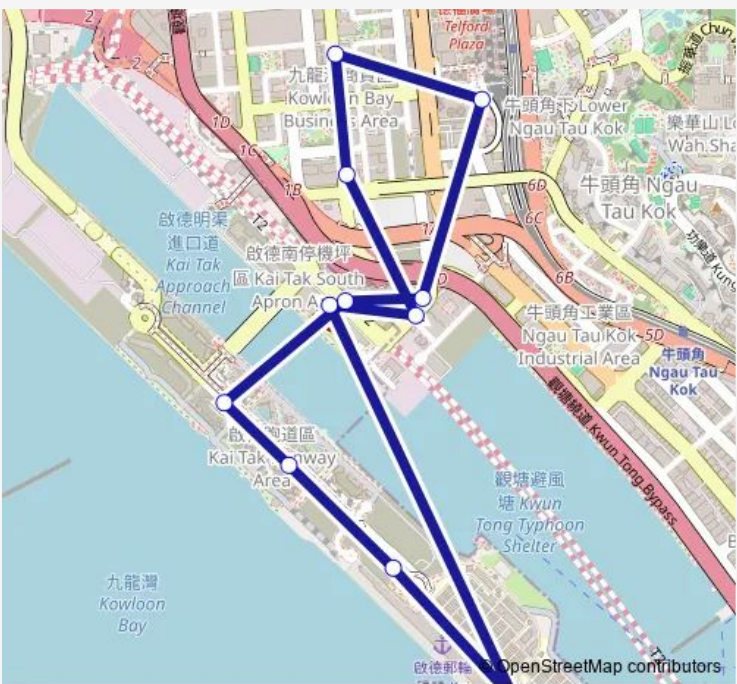

**Bus 86 Cruise Terminal - Kowloon BAY (Telford Garden)
(Circular)**

[Go to website](#)

Direction
Cruise Terminal — Cruise Terminal

12 stops

[Open route schedule](#)

- Cruise Terminal
- Shing Fung Road, Near KAI TAK Cruise Terminal
- Shing Fung Road, Opposite TO ONE Victoria
- Shing Fung Road, Near KAI TAK Bridge
- Shing Cheong Road, Near Hong Kong Children'S Hospital
- Cheung YIP Street, KAI TAK Fire Station|Cheung YIP Street, KAI TAK Fire Station
- Telford Plaza Phase II, Ground Floor|Telford Plaza Phase II, Ground Floor|Kowloon BAY (Telford Garden)
- Wang Chiu Road, Wing FAT Industrial Building
- Wang Chiu Road, Near Enterprise Square Iii
- Cheung YIP Street, Octa Tower
- Shing Cheong Road, Near Training & Research Tower (Tower A), Hong Kong Children'S Hospital|Shing Cheong Road, Near Training & Research Tower (Tower A), Hong Kong Children'S Hospital|Shing Cheong Road, Near Training & Research Tower (Tower A), Hong Kong Children'S Hospital
- Cruise Terminal

Route schedule
Cruise Terminal — Cruise Terminal

Monday	06:40-20:10
Tuesday	06:40-20:10
Wednesday	06:40-20:10
Thursday	06:40-20:10
Friday	06:40-20:10
Saturday	06:40-20:10
Sunday	06:40-20:10

Route info

Direction: Cruise Terminal

Stops: 12

Trip Duration: 0 hour 18 min

86 — Cruise Terminal - Kowloon BAY (Telford Garden) (Circular) **BusMaps**

86 Bus time schedules and route maps are available in an offline PDF at busmaps.com. Use the busmaps.com website to see live bus times, train schedule or subway schedule, and step-by-step directions for all public transit in Kwun Tong