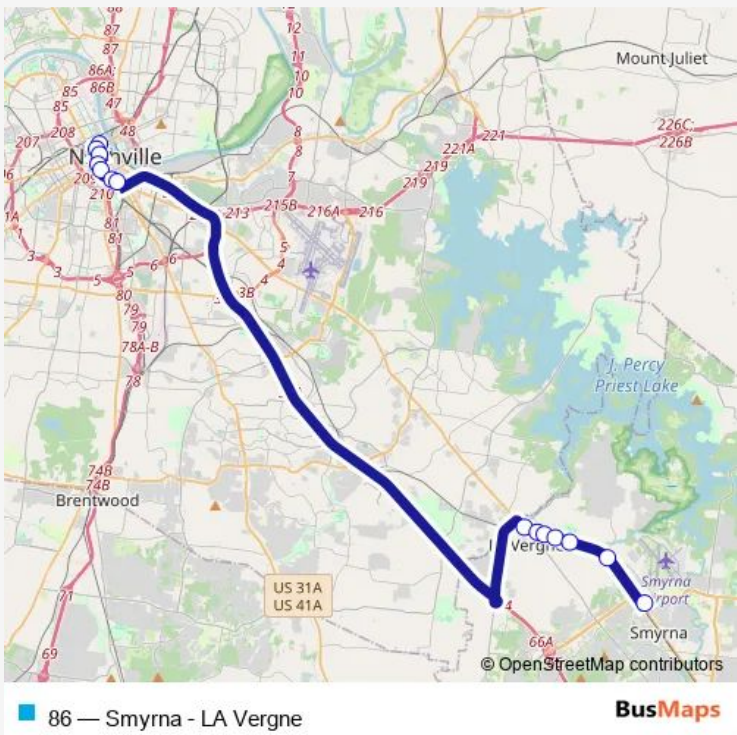

Bus 86 Smyrna - LA Vergne

[Go to website](#)

Direction
 Smyrna Stars & Strikes Park AND Ride — Central 5TH AVE - BAY 7

21 stops

[Open route schedule](#)

- Smyrna Stars & Strikes Park AND Ride
- Murfreesboro Pike & Fergus RD Wb
- Murfreesboro Pike & Veterans Memorial Wb
- Murfreesboro Pike & Rebecca WAY Wb
- Murfreesboro Pike & Stones River Rd
- Murfreesboro Pike & Jackson SQ Blvd
- Murfreesboro Pike & City Hall Wb
- Hermitage AVE & Fairfield AVE Wb
- Hermitage AVE & Driftwood ST Wb
- Hermitage AVE & Lindsley AVE Wb
- Hermitage AVE & Middleton ST Wb
- Hermitage AVE & LEA AVE Wb
- Hermitage AVE & Peabody ST Wb
- Korean Vets Blvd & 4TH AVE Wb
- Korean Vets Blvd & 6TH AVE Wb
- 8TH AVE S & Demonbreun ST Nb
- 8TH AVE S & Broadway AVE Nb
- 8TH AVE N & Union ST Nb
- Union ST & 7TH AVE N Eb
- 6TH AVE N & Deaderick ST Nb
- Central 5TH AVE - BAY 7

Route schedule
 Smyrna Stars & Strikes Park AND Ride — Central 5TH AVE - BAY 7

Monday	05:44-06:30
Tuesday	05:44-06:30
Wednesday	05:44-06:30
Thursday	05:44-06:30
Friday	05:44-06:30
Saturday	—
Sunday	—

Route info

Direction: Smyrna Stars & Strikes Park AND Ride

Stops: 21

Trip Duration: 1 hour 15 min

Direction

Central 5TH AVE - BAY 7 — Smyrna Stars & Strikes Park
AND Ride

14 stops

[Open route schedule](#)

Central 5TH AVE - BAY 7

Sunday —

Route info

Direction: Central 5TH AVE - BAY 7

Stops: 14

Trip Duration: 1 hour 6 min

Direction

Smyrna Stars & Strikes Park AND Ride — Central 5TH AVE - BAY 12

21 stops