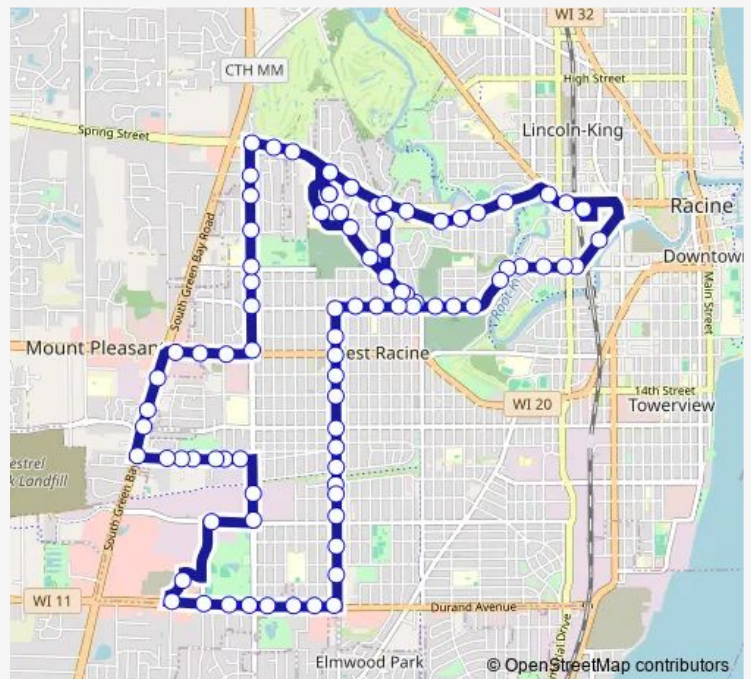

Bus 86 Route 86

[Go to website](#)

Direction
 Lathrop Ave & Nineteenth St — Transit Center E
 53 stops
[Open route schedule](#)

- Lathrop Ave & Nineteenth St
- Lathrop Ave & 20th St
- Lathrop Ave & 21st St
- Lathrop Ave south of Olive St
- 2616 Lathrop Ave
- Lathrop Ave & Durand Ave
- Durand Ave & Lathrop Ave
- Durand Ave & Orchard St
- Durand Ave & Indiana St
- Durand Ave & Illinois farside
- Durand Ave & Ohio St
- Durand Ave & Pritchard Dr
- Durand Ave & Roosevelt Ave
- Target Store @ Service Rd
- 21st St & Roosevelt Ave
- Ohio St & 21st St
- Ohio St & Republic Ave
- Ohio St & Byrd Ave
- Byrd Ave & Ohio St
- Byrd Ave & Perry Ave
- Byrd Ave & Roosevelt Ave

Route schedule

Lathrop Ave & Nineteenth St — Transit Center E

Monday	05:31-14:01
Tuesday	05:31-14:01
Wednesday	05:31-14:01
Thursday	05:31-14:01
Friday	05:31-14:01
Saturday	05:31
Sunday	09:31

Route info

Direction: Lathrop Ave & Nineteenth St
 Stops: 53
 Trip Duration: 0 hour 32 min

86 — Route 86

Byrd Ave & Sycamore Ave

Byrd Ave & Oakdale Ave

Byrd Ave & Skyline Dr

Green Bay & Byrd Ave

Green Bay & 16th St

Green Bay & Fifteenth St

State Hwy 31 at Kohls

Direction: Transit Center E

Stops: 90

Trip Duration: 0 hour 53 min

Osborne Blvd & Hayes Ave

Kinzie Ave & Osborne Blvd

Kinzie Ave & Hayes Ave

Kinzie Ave & Arthur Ave

Kinzie Ave & West Lawn Ave