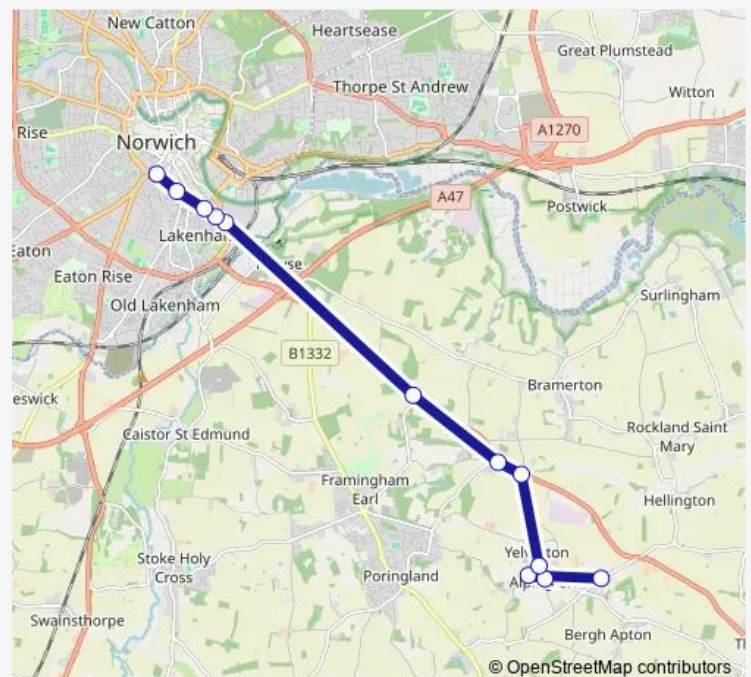

### Direction

village noticeboard — Bus Station

12 stops

[Open route schedule](#)

village noticeboard

Cherrywood

Bus Shelter

Village Hall

### Route schedule

village noticeboard — Bus Station

Monday —

Tuesday —

Wednesday —

Thursday —

Friday —

Saturday 11:10

### Route info

Direction: village noticeboard

Stops: 12

Trip Duration: 0 hour 19 min

86 — Norwich - Bergh Apton

## Direction

Bus Station — village noticeboard

11 stops

[Open route schedule](#)

Bus Station

Notre Dame School

Corton Road

King Street