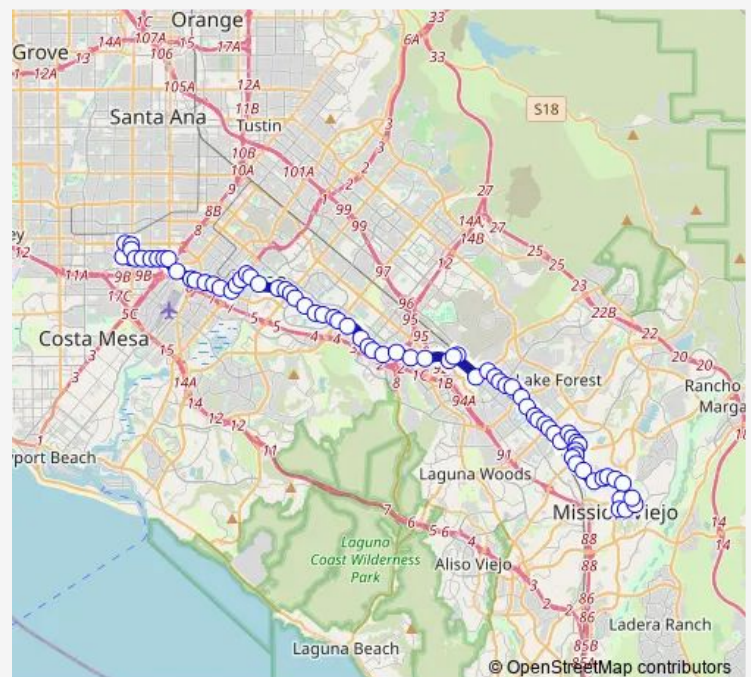

Jamboree-Kelvin

Jamboree-Mcgaw

Alton-Jamboree

Route schedule

Sunflower-Bristol — Interior-Murray Community

Monday 05:42-19:48

Tuesday 05:42-19:48

Wednesday 05:42-19:48

Thursday 05:42-19:48

Friday 05:42-19:48

Saturday —

Sunday —

Route info

Direction: Sunflower-Bristol

Stops: 76

Trip Duration: 1 hour 22 min

86 — Costa Mesa - Mission Viejo

Alton-Murphy

Alton-Harvard

Alton-Paseo Westpark

Alton-SAN Marino

Alton-Culver

Alton-West Yale Loop

Alton-Lake

Alton-Laguna Canyon

Alton-Telemetry

Alton-Pacifica

Alton-Irvine Center

ADA-Alton

Irvine Station-Dock 5

Barranca-Ada

Alton-Muirlands