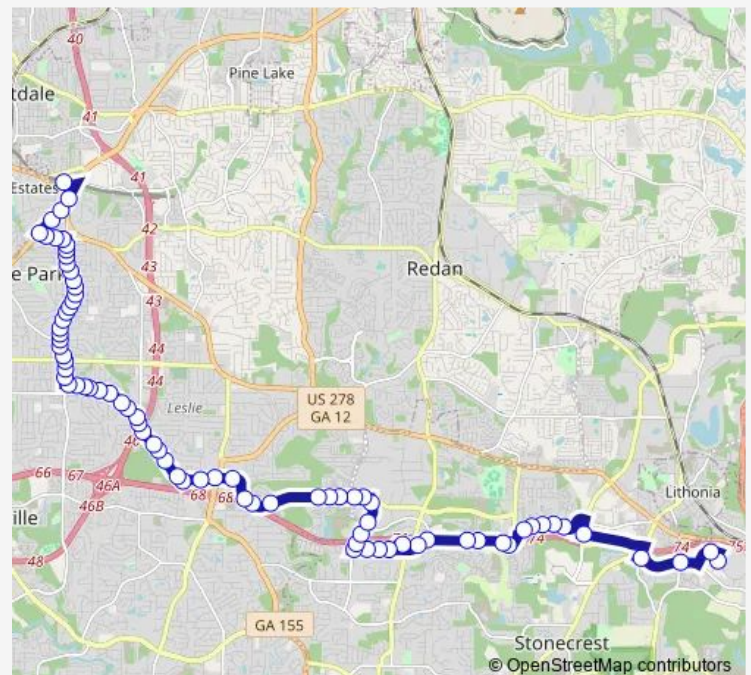

MINOLA DR @ 5174

MINOLA DR @ 5094

MINOLA DR @ MILLER RD

Route schedule

MALL AT STONECREST — Kensington Station

Monday 04:37-23:20

Tuesday 04:37-23:20

Wednesday 04:37-23:20

Thursday 04:37-23:20

Friday 04:37-23:20

Saturday 05:29-23:17

Sunday 05:29-23:17

Route info

Direction: MALL AT STONECREST

Stops: 80

Trip Duration: 0 hour 52 min

86 — Fairington Road

MILLER RD @ CHATOOGA DR

MILLER RD @ 2910

MILLER RD @ PANOLA INDUSTRIAL BLVD

MILLER RD @ SNAPFINGER WOODS DR

SNAPFINGER WOODS DR @ MILLER RD (E)

SNAPFINGER WOODS DR @ MILLER RD (W)

SNAPFINGER WOODS DR @ TREECREST PKWY

Saturday 06:25-23:45

Sunday 06:25-23:45

Route info

Direction: Kensington Station

Stops: 75

Trip Duration: 0 hour 52 min

Snapfinger RD @ Willamette Way

Snapfinger RD @ Glenmar Dr