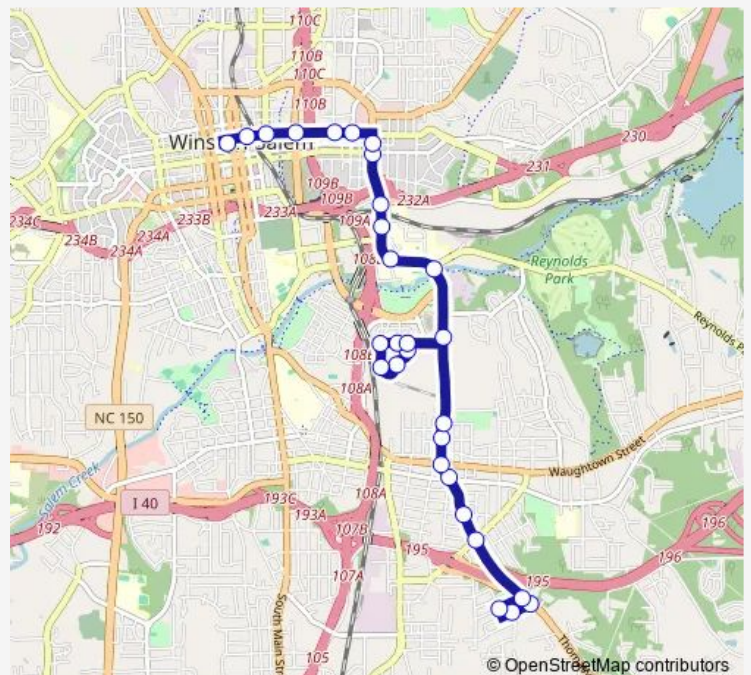

Williamson Street & Timic Avenue

Timic Avenue before Skyline Village

Timic Avenue after Skyline Village

Timic Avenue around bend

Timic Avenue & Williamson Street

Williamson Street & Bruce Avenue

Route schedule

Route info

Direction: Transit Center Bay C1

Stops: 29

Trip Duration: 0 hour 25 min

86 — 86 Louise Rd - Wssu - Thomasville Rd

Williamson Street & Timlic Avenue

Martin Luther King Jr Drive & Allen Street

Martin Luther King Jr Drive & Wilber Street

Martin Luther King Jr Drive & Waughtown Street

Thomasville Road & Sprague Street

Thomasville Road & Brookline Street

Thomasville Road & Clemmonsville Road

Thomasville Road & Louise Lane

**Direction**

Thomasville Road &amp; Louise Lane — Transit Center Bay C1

## Route info

Direction: Thomasville Road &amp; Louise Lane

Stops: 30

Trip Duration: 0 hour 27 min

5th Street & Highland Avenue

5th Street & Research Parkway

5th Street & Patterson Avenue

5th Street & Church Street