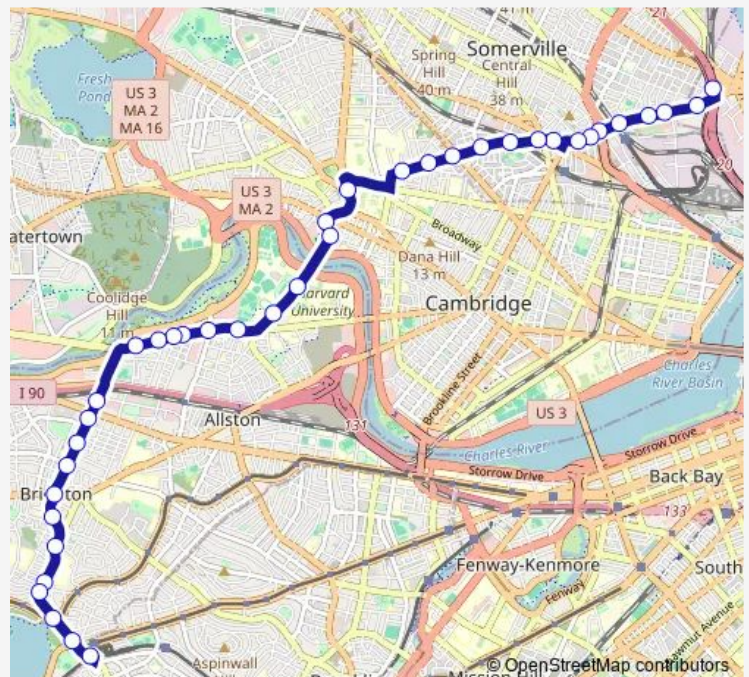

Washington St @ Beacon St

Kirkland St opp Trowbridge St

Kirkland St @ Kirkland Place

Harvard Sq @ Garden St - Dawes Island

Eliot St @ Bennett St

JFK St @ Eliot St

N Harvard St @ Gate 2 Harvard Stadium

N Harvard St @ S Campus Dr

### Route schedule

Sullivan Square — Reservoir

Monday	05:05-00:30 <sup>+1</sup>
Tuesday	05:05-00:30 <sup>+1</sup>
Wednesday	05:05-00:30 <sup>+1</sup>
Thursday	05:05-00:30 <sup>+1</sup>
Friday	05:05-00:30 <sup>+1</sup>
Saturday	05:05-00:29 <sup>+1</sup>
Sunday	06:00-00:19 <sup>+1</sup>

### Route info

Direction: Sullivan Square

Stops: 38

Trip Duration: 0 hour 29 min

86 — Harvard Square - Reservoir Station

Western Ave @ Everett St

367 Western Ave opp Brighton Mills Mall

Western Ave opp Litchfield St

## Route info

Direction: Reservoir

Stops: 38

Trip Duration: 0 hour 58 min

Kirkland St @ Irving St

Washington St @ Caldwell Ave

Washington St @ Calvin St

Washington St @ Bowdoin St