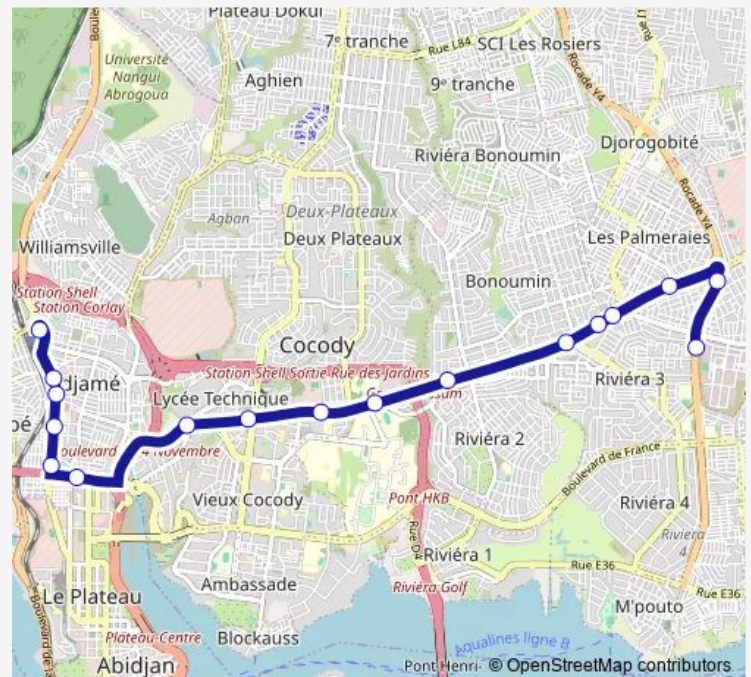

Supermarché Smd

Station Total riviera 3

Carrefour Riviera 2

Ecole de Police

Ecole de Gendarmerie

Carrefour la Vie

Pont Lycée Technique

Pharmacie Reboul

### Route schedule

Terminus 86 Ancien Camp Akouédo — Gare Nord

Monday 06:00

Tuesday 06:00

Wednesday 06:00

Thursday 06:00

Friday 06:00

Saturday 06:00

### Route info

Direction: Terminus 86 Ancien Camp Akouédo

Stops: 17

Trip Duration: 1 hour 5 min

86 — Gare Nord ↔ Akouédo Village