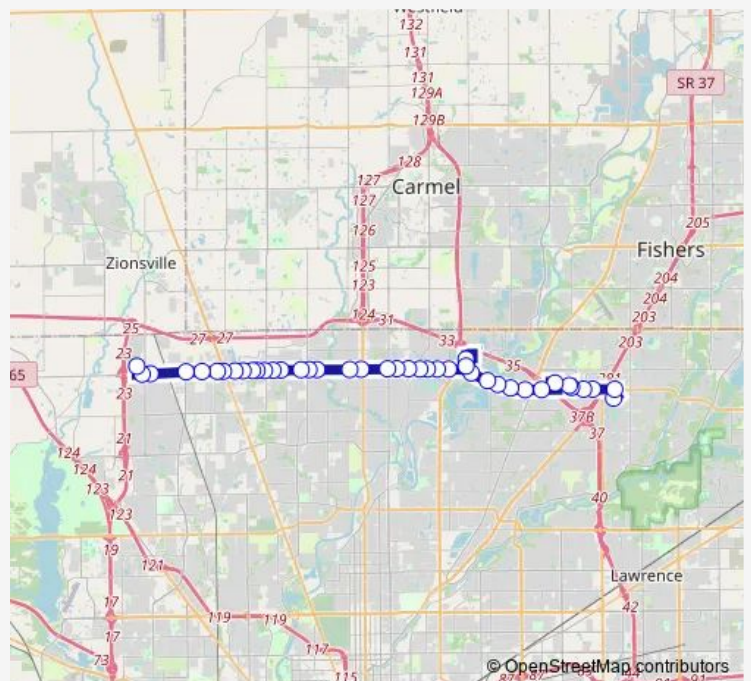

Thursday 06:05-21:00

Friday 06:05-21:00

Saturday 06:20-21:15

Sunday 07:20-20:15

Route info

Direction: 7200 E Clearvista Way - Community Hosp N

Stops: 42

Trip Duration: 0 hour 52 min

86 — 86th St Crosstown

86th St & Guildford Ave

86th St & College Av

86th St & Meridian St

86th St & Spring Mill Rd

1100 West 86th St

86th St & Ditch Rd

86th St & Ditch Rd - Northbrook

86th St & Sorrel Dr

86th St - 2200 W

86th St & Township Line Rd

86th St - 2500 W

86th St & Lake Circle Dr

86th St & Colby Blvd

86th St & Mercer Rd

86th St & Michigan Rd

Friday 06:05-21:00

Saturday 06:20-21:15

Sunday 07:20-20:15

Route info

Direction: Traders Point

Stops: 45

Trip Duration: 0 hour 43 min

86th St & Woodfield Crossing Blvd