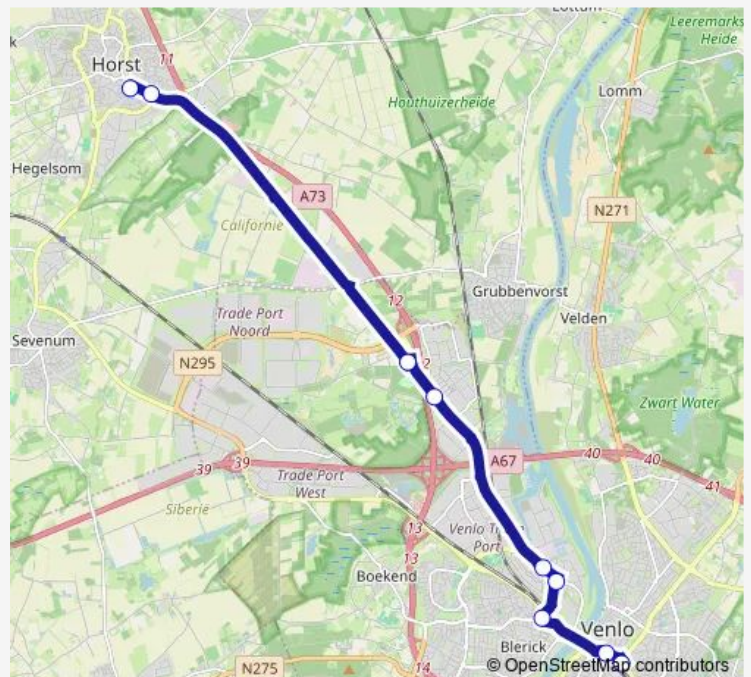

Venlo, Brightlands Greenport Venlo

Venlo, Innovatoren-Freshpark

Blerick, De Sondert

Blerick, Kazernestraat

Blerick, Station Blerick

Venlo, Koninginnesingel

Venlo, Station Venlo

**Route schedule**

Horst, St. Antoniuspark — Venlo, Station Venlo

Monday 06:49-18:49

Tuesday 06:49-18:49

Wednesday 06:49-18:49

Thursday 06:49-18:49

Friday 06:49-18:49

Saturday —

Sunday —

**Route info**

Direction: Horst, St. Antoniuspark

Stops: 9

Trip Duration: 0 hour 26 min

86 — Venlo via Greenport - Horst

## Direction

Venlo, Station Venlo — Horst, St. Antoniuspark

13 stops

[Open route schedule](#)

Venlo, Station Venlo

Venlo, Koninginnesingel

Blerick, Station Blerick

Blerick, Kazernestraat